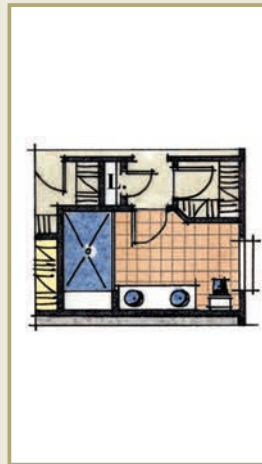

The Castell 2 Story . . . 2,659 Sq. Ft.

Traditional Style

Cottage Style

European Style

Main Floor - 2,077 sq.ft.

The Castell 2 Story's grand foyer leads to an open floor plan at the rear of the home. The large 2 tier island in the kitchen opens to the great room, breakfast room, and separate dining area - a great place to entertain. In addition to a spacious owner's suite, the main level presents a study and a guest bedroom. The 2 Story Standard Option includes a third bedroom, loft, bath, and large storage rooms, with options to further expand to a larger loft or an additional bedroom.