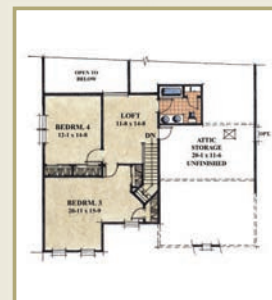

The Castell 2 Story . . . 2,659 Sq. Ft.

Traditional Style

Cottage Style

European Style

Main Floor - 2,077 sq.ft.

The Castell 2 Story's grand foyer leads to an open floor plan at the rear of the home. The large 2 tier island in the kitchen opens to the great room, breakfast room, and separate dining area - a great place to entertain. In addition to a spacious owner's suite, the main level presents a study and a guest bedroom. The 2 Story Standard Option includes a third bedroom, loft, bath, and large storage rooms, with options to further expand to a larger loft or an additional bedroom.