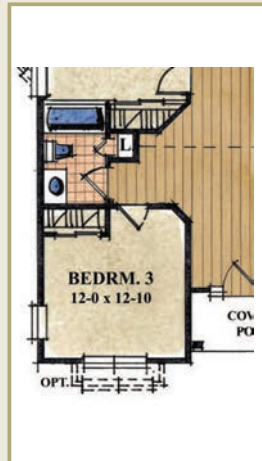

The Castell 2 Story . . . 2,659 Sq. Ft.

Traditional Style

Cottage Style

European Style

Main Floor - 2,077 sq.ft.

The Castell 2 Story's grand foyer leads to an open floor plan at the rear of the home. The large 2 tier island in the kitchen opens to the great room, breakfast room, and separate dining area - a great place to entertain. In addition to a spacious owner's suite, the main level presents a study and a guest bedroom. The 2 Story Standard Option includes a third bedroom, loft, bath, and large storage rooms, with options to further expand to a larger loft or an additional bedroom.