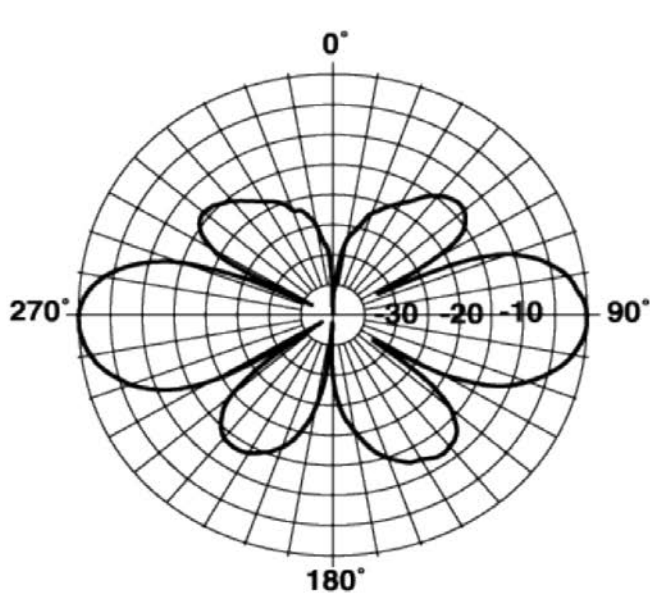

Commander Omni Fiberglass Antenna, 896-960, 6.1 dBi, N Female

Please visit us on the internet at <http://www.commandertech.com>

Other Documentation

Vertical Pattern