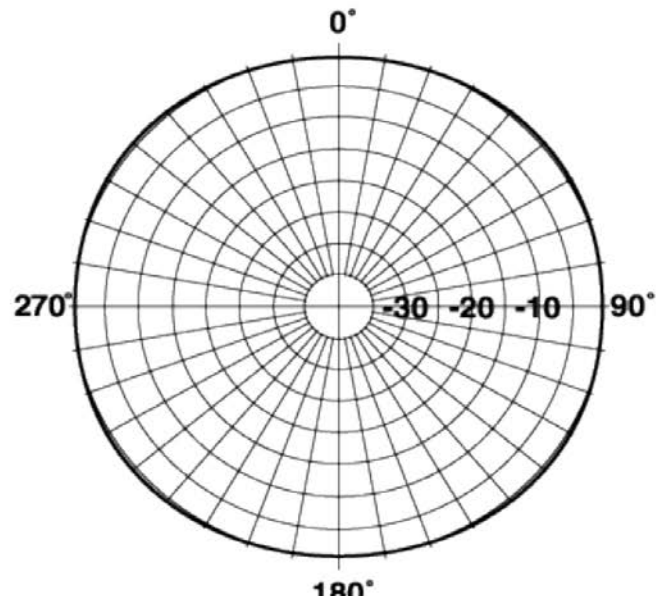

Technical Specifications

Frequency Range, MHz	896-960
Horizontal Pattern	Omni Directional
Antenna Type	Fiberglass Omni
Electrical Down Tilt, deg	0
Gain, dBi (dBd)	6.1 (4)
Vertical Beamwidth, deg	25
Connector Type	N Female
Connector Location	Bottom
Mounting Type	Fixed
Polarization	Vertical
Orientation	Upright
Mounting Hardware	46 Clamp Set
Rated Wind Speed, km/h (mph)	200 (125)
VSWR	< 1.5 : 1
Bandwidth for 1.5 : 1 VSWR, MHz	64
3rd Order IMP @ 2 x 43 dBm, dBc	-130
Maximum Power Input, W	500
Lightning Protection	Direct Ground
Impedance, Ohms	50
Overall Length, m (ft)	0.94 (3.1)
Element Housing Length, m (ft)	0.64 (2.1)
Mounting Pipe Diameter, m (in)	0.04 (1.66)
Support Pipe Length, m (ft)	0.03 (1)
Weight, kg (lb)	2 (4)
Radiating Element Material	Copper Alloy
Element Housing Material	Fiberglass
Support Pipe Material	6061-T6 Aluminum
Max Wind Loading Area m ² (ft ²)	.0025 (0.27)
Survival Wind Speed, km/h (mph)	241 (150)
Bend Mom @ Rated Wind 1" Below Top of Mt Pipe, N m (ft lbf)	37 (27)
Wind Load - Side @ Rated Wind, N (lbf)	107 (24)
Shipping Weight, kg (lb)	7.7 (17)
Packing Dimensions, HxWxD mm (in)	1710 x 100 x 100 (67.32 x 3.94 x 3.94)
Packing Dimensions, HxWxD, m (ft)	1.71 x 0.1 x 0.1 (5.6 x 0.33 x 0.33)
Shipping Dimensions of Accessory - HxWxD, m (ft)	Packed With Antenna
Shipping Mode	UPS

Notes

Commander Omni Fiberglass Antenna, 896-960, 6.1 dBi, N Female

Please visit us on the internet at <http://www.commandertech.com>

Other Documentation

Vertical Pattern

Horizontal Pattern

All information contained in this datasheet is subject to confirmation at time of ordering