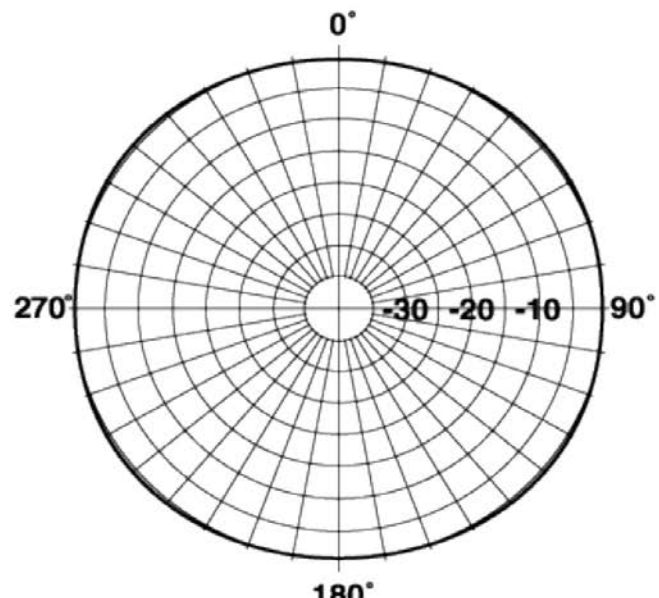

**Technical Specifications**

Frequency Range, MHz	820-880
Horizontal Pattern	Omni Directional
Antenna Type	Fiberglass Omni
Electrical Down Tilt, deg	0
Gain, dBi (dBd)	6.1 (4)
Vertical Beamwidth, deg	25
Connector Type	N Female
Connector Location	Bottom
Mounting Type	Fixed
Polarization	Vertical
Orientation	Upright
Mounting Hardware	46 Clamp Set
Rated Wind Speed, km/h (mph)	200 (125)
VSWR	< 1.5 : 1
Bandwidth for 1.5 : 1 VSWR, MHz	60
3rd Order IMP @ 2 x 43 dBm, dBc	-130
Maximum Power Input, W	500
Lightning Protection	Direct Ground
Impedance, Ohms	50
Overall Length, m (ft)	1.04 (3.4)
Element Housing Length, m (ft)	.73 (2.4)
Mounting Pipe Diameter, m (in)	.04 (1.66)
Support Pipe Length, m (ft)	.03 (1)
Weight, kg (lb)	2 (4)
Radiating Element Material	Copper Alloy
Element Housing Material	Fiberglass
Support Pipe Material	6061-T6 Aluminum
Max Wind Loading Area m <sup>2</sup> (ft <sup>2</sup> )	.0027 (0.29)
Survival Wind Speed, km/h (mph)	241 (150)
Bend Mom @ Rated Wind 1" Below Top of Mt Pipe, N m (ft lbf)	45 (33)
Wind Load - Side @ Rated Wind, N (lbf)	116 (26)
Shipping Weight, kg (lb)	7.7 (17)
Packing Dimensions, HxWxD mm (in)	1710 x 100 x 100 (67.32 x 3.94 x 3.94)
Packing Dimensions, HxWxD, m (ft)	1.71 x 0.1 x 0.1 (5.6 x 0.33 x 0.33)
Shipping Dimensions of Accessory - HxWxD, m (ft)	Packed With Antenna
Shipping Mode	UPS

**Notes**

*Commander Omni Fiberglass Antenna, 820-880, 6.1 dBi, N Female*

Please visit us on the internet at <http://www.commandertech.com>

Other Documentation

Vertical Pattern

Horizontal Pattern

All information contained in this datasheet is subject to confirmation at time of ordering