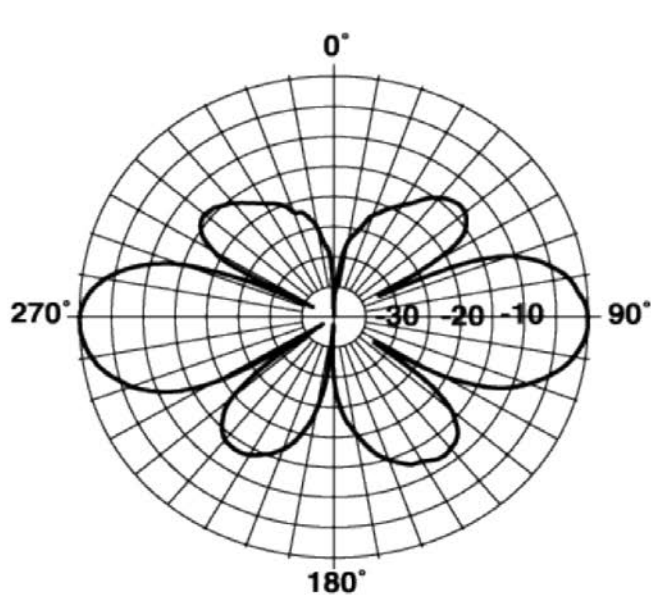

Commander Omni Fiberglass Antenna, 820-880, 6.1 dBi, N Female

Please visit us on the internet at <http://www.commandertech.com>

Other Documentation

Vertical Pattern