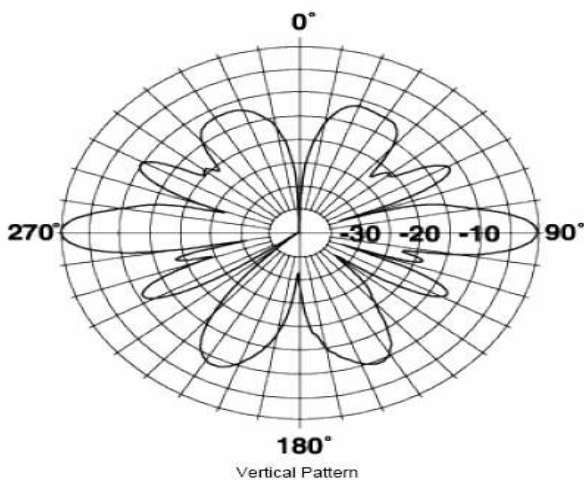

Commander Omni Fiberglass Antenna, 764-806, 8.1 dBi, Female

Please visit us on the internet at <http://www.commandertech.com>

Other Documentation

All information contained in this datasheet is subject to confirmation at time of ordering