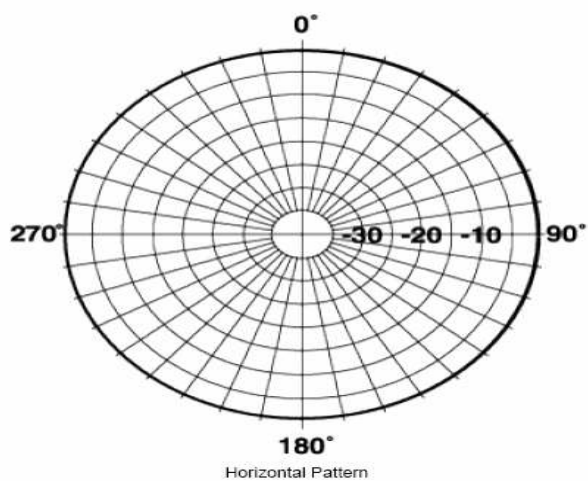

Commander Omni Fiberglass Antenna, 764-806, 8.1 dBi, Female

Please visit us on the internet at <http://www.commandertech.com>

Other Documentation

All information contained in this datasheet is subject to confirmation at time of ordering