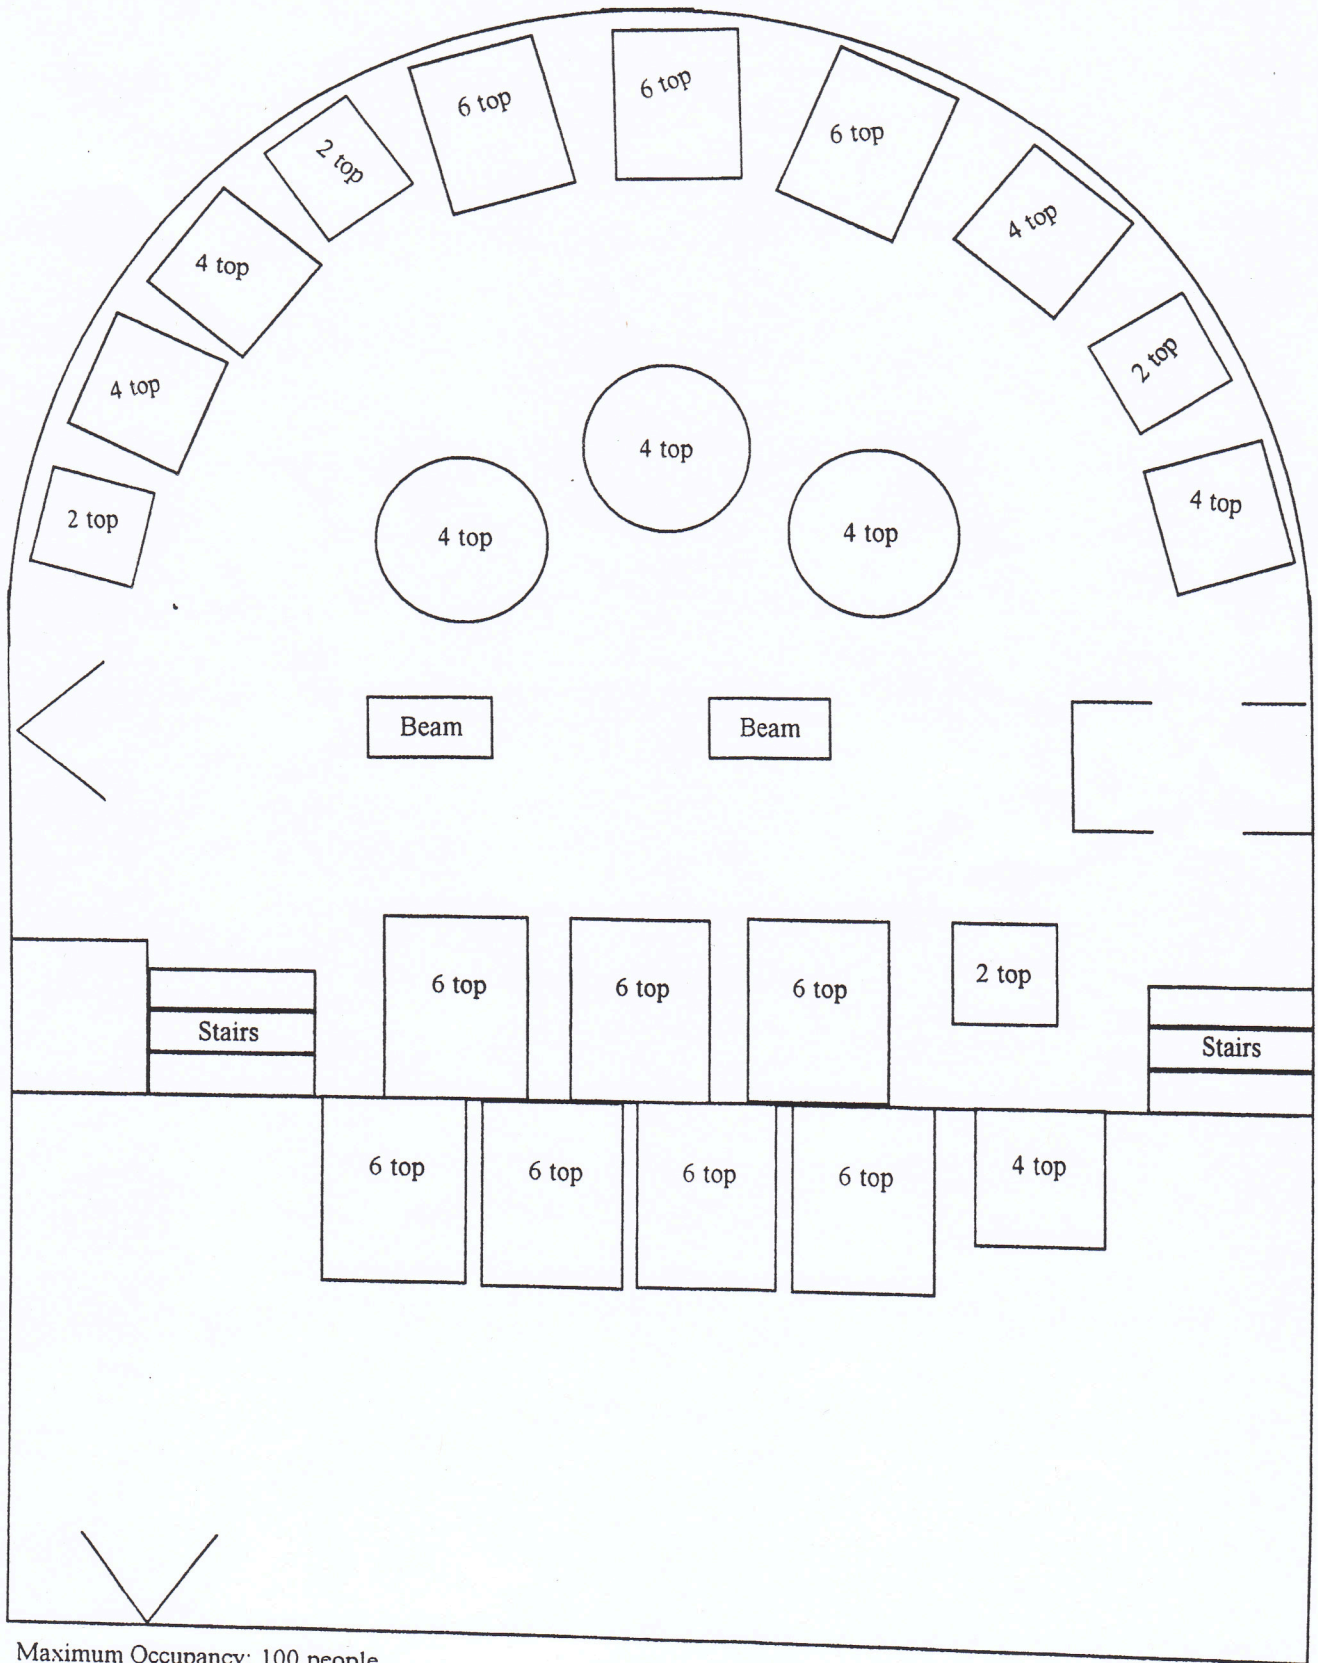

Pacific Room

Maximum Occupancy: 100 people