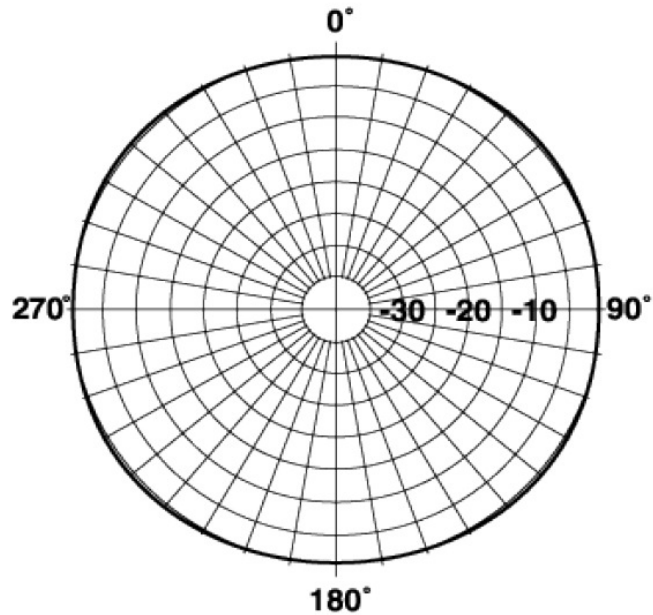

Horizontal Pattern

All information contained in this datasheet is subject to confirmation at time of ordering