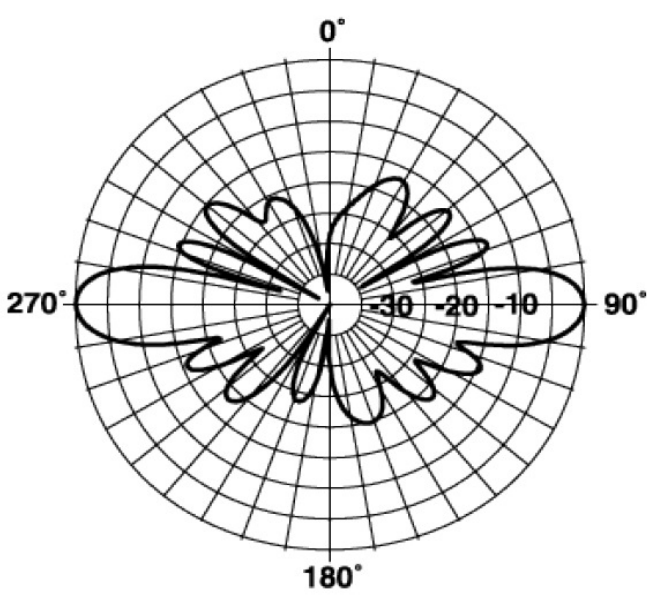

COMMANDER Omni Fiberglass Antenna, 142-150, 7.4dBi, N Female

Please visit us on the internet at <http://www.commandertech.com>

Other Documentation

Vertical Pattern