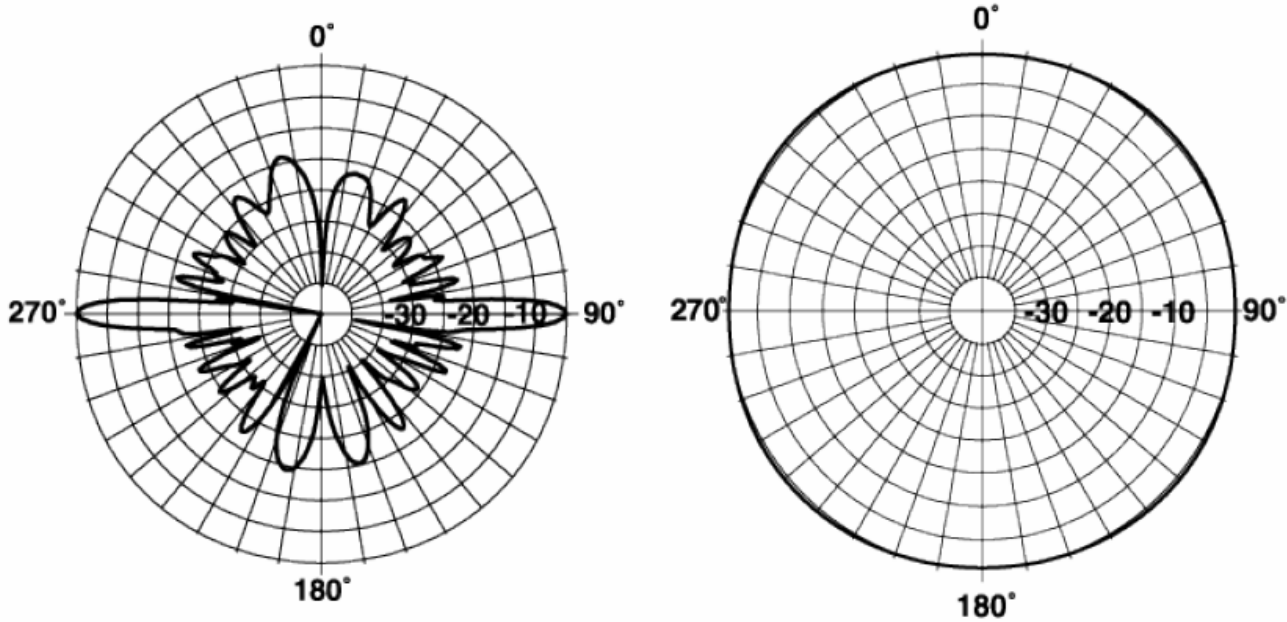

COMMANDER Omni Fiberglass Antenna, 820-855, 12.1dBi, N Female

Please visit us on the internet at <http://www.commandertech.com>

Other Documentation

All information contained in this datasheet is subject to confirmation at time of ordering