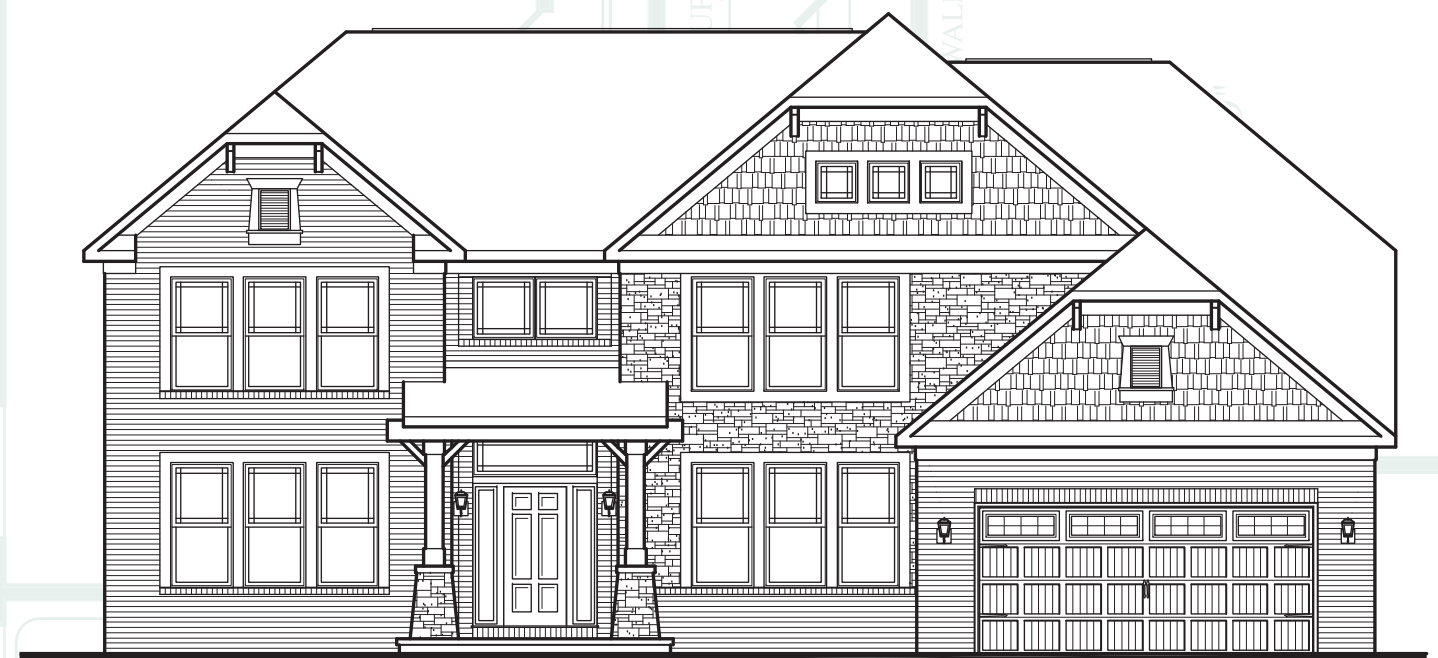

Copyright © 2014 Parkview Homes, All Rights Reserved.

Elevation "E"

Copyright © 2014 Parkview Homes, All Rights Reserved.

Elevation "F"

Copyright © 2014 Parkview Homes, All Rights Reserved.

Elevation "H"

Copyright © 2014 Parkview Homes, All Rights Reserved.

**The Benson**  
4,366 under roof sq.ft.  
3,785 actual sq.ft.

Elevation "G"

Copyright © 2014 Parkview Homes, All Rights Reserved.

*The Reserve Series*  
at

"A Family Tradition For More Than 80 Years"

13370 Prospect Road • Strongsville, OH 44149 • (440) 238-9440 • www.ParkviewHomes.com