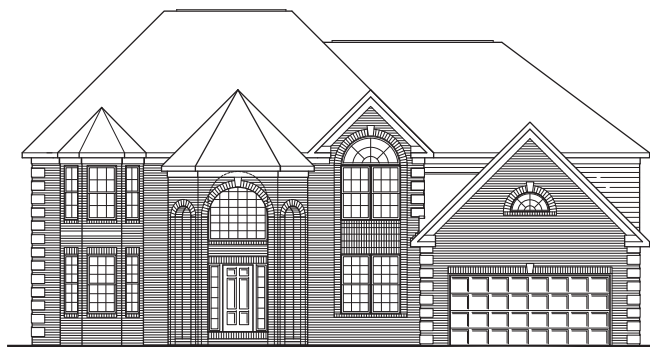

Elevation "A"

Copyright © 2012 Parkview Homes, All Rights Reserved.

Elevation "B"

Copyright © 2012 Parkview Homes, All Rights Reserved.

Elevation "C"

Copyright © 2014 Parkview Homes, All Rights Reserved.

Elevation "D"

Copyright © 2014 Parkview Homes, All Rights Reserved.

Elevation "E"

Copyright © 2014 Parkview Homes, All Rights Reserved.

Elevation "F"

Copyright © 2014 Parkview Homes, All Rights Reserved.

Elevation "H"

Copyright © 2014 Parkview Homes, All Rights Reserved.

**The Benson**  
4,366 under roof sq.ft.  
3,785 actual sq.ft.

Elevation "G"

Copyright © 2014 Parkview Homes, All Rights Reserved.

*The Reserve Series*  
at

"A Family Tradition For More Than 80 Years"

13370 Prospect Road • Strongsville, OH 44149 • (440) 238-9440 • www.ParkviewHomes.com