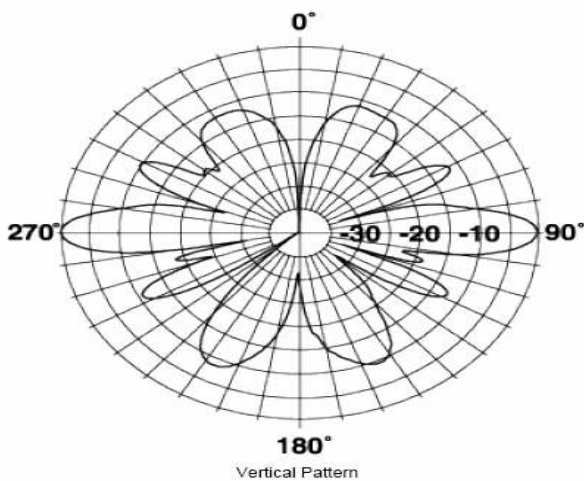

Commander Omni Fiberglass Antenna, 764-806, 8.1 dBi, N Female

Please visit us on the internet at <http://www.commandertech.com>

Other Documentation

All information contained in this datasheet is subject to confirmation at time of ordering