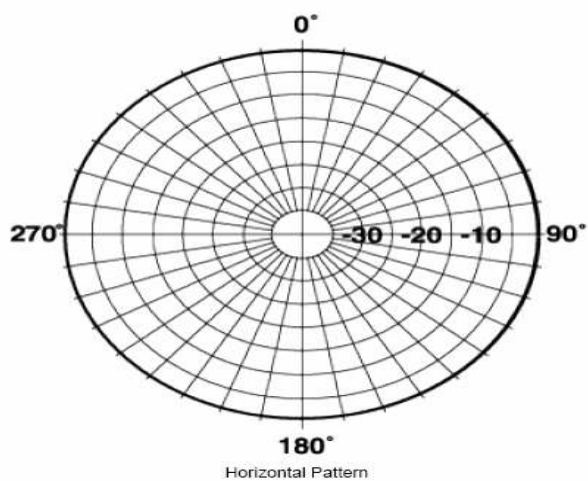

Commander Omni Fiberglass Antenna, 764-806, 8.1 dBi, N Female

Please visit us on the internet at <http://www.commandertech.com>

Other Documentation

All information contained in this datasheet is subject to confirmation at time of ordering