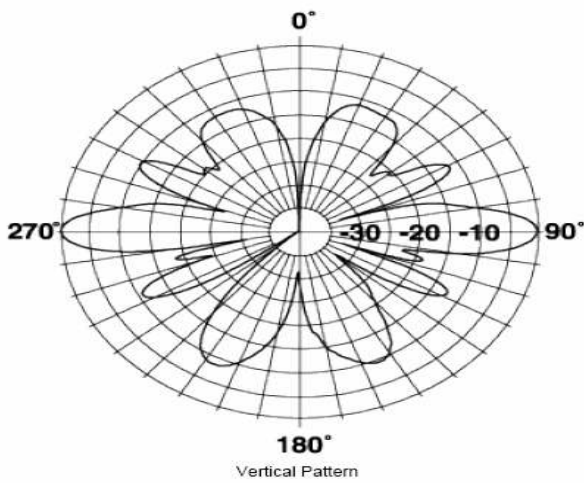

Commander Omni Fiberglass Antenna, 746-776, 8.1 dBi, Female

Please visit us on the internet at <http://www.commandertech.com>

Other Documentation

All information contained in this datasheet is subject to confirmation at time of ordering