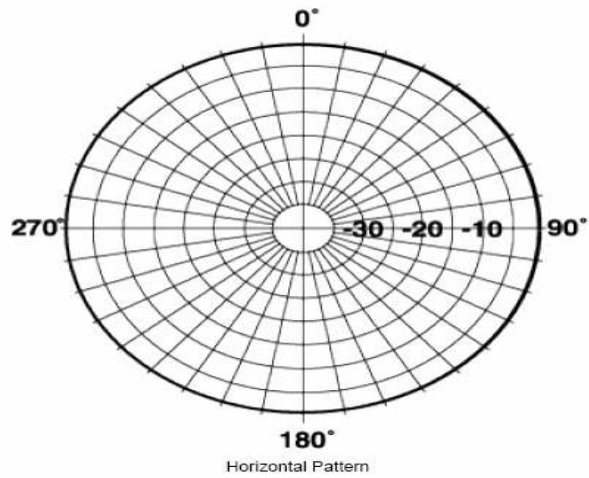

Commander Omni Fiberglass Antenna, 746-776, 8.1 dBi, Female

Please visit us on the internet at <http://www.commandertech.com>

Other Documentation

All information contained in this datasheet is subject to confirmation at time of ordering