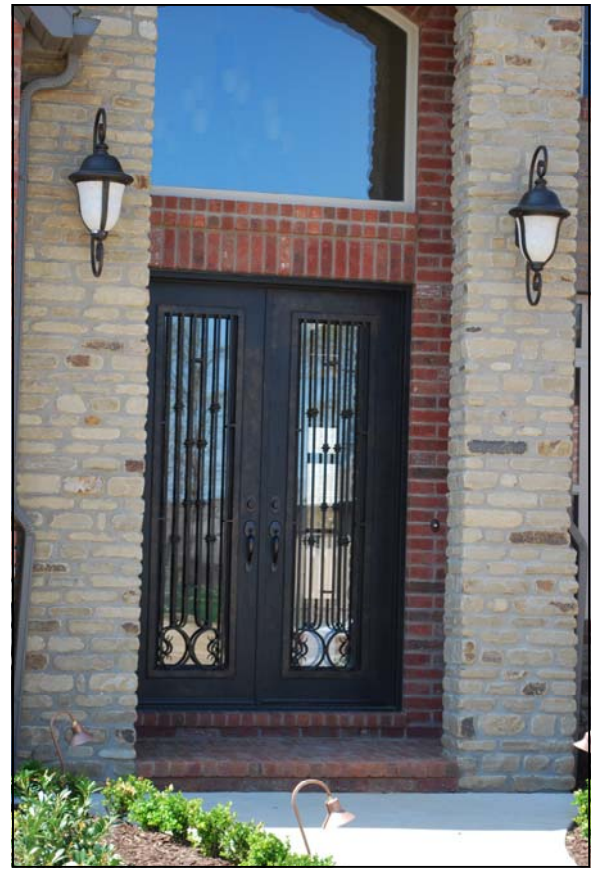

Rough Opening Dimensions

Unit Size	R.O. Width	R.O. Height (From Finished Floor)
39-1/2" x 96"	40-1/2"	96-1/2"
64" x 96"	65"	96-1/2"
72" x 96"	73"	96-1/2"
35" x 81"	36"	82"
64" x 81"	65"	82"

Door Construction