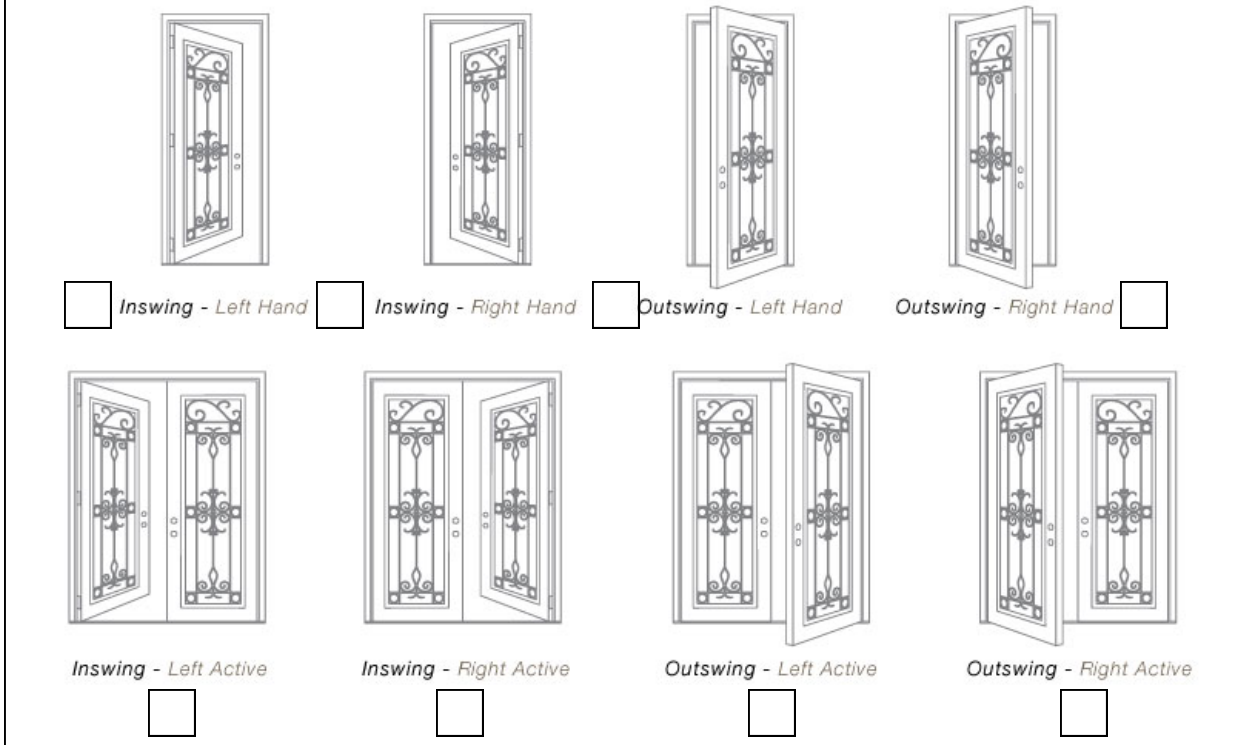

Ordering Information

Units Viewed From Outside

Door Style: _____

Color:

☐	Antique Bronze
☐	Antique Copper
☐	Custom

Jamb Size:

☐	6" (Standard)
☐	2" Jamb Extension

Glass:

☐	Clear
☐	Hammered
☐	Other

Transom:

☐	Square Top
☐	Arch Top
☐	Style _____

UDI, Inc.
2403 W. Hudson, Suite 2 (JLC Plaza)
Rogers, AR 72756