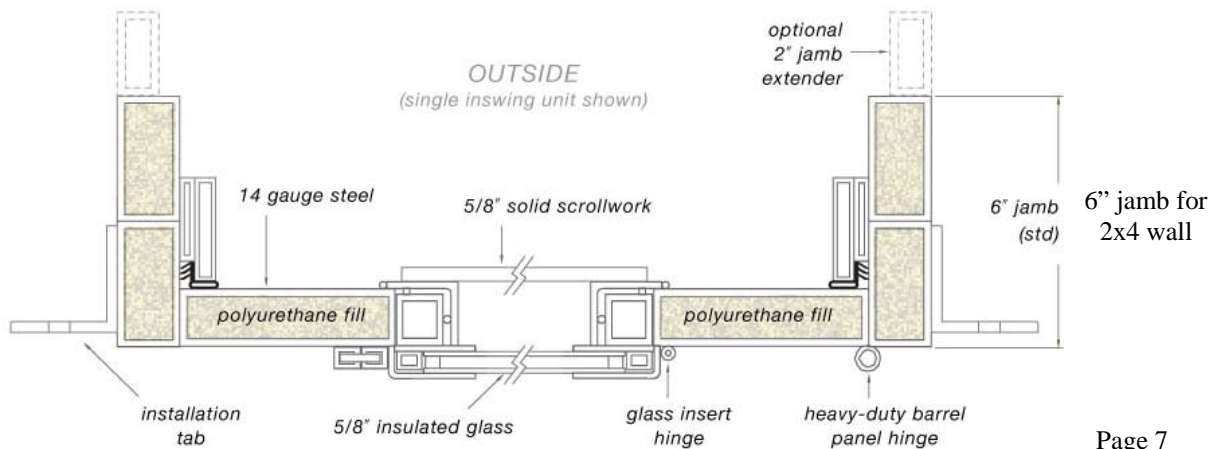

Door Construction