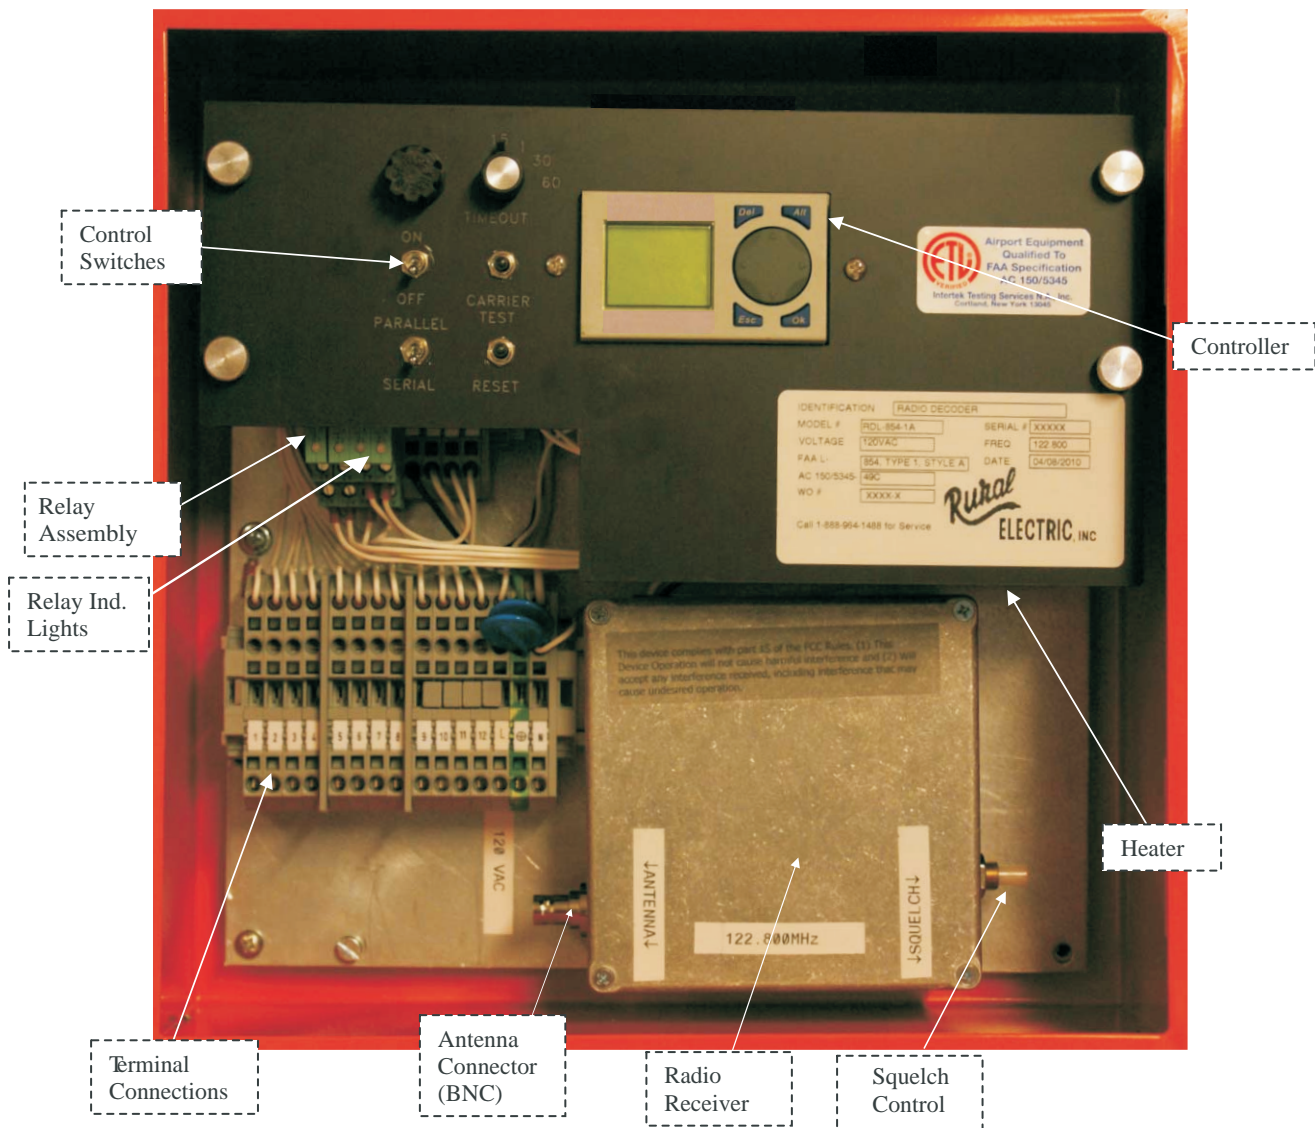

RURAL ELECTRIC

L-854 Radio Receiver/Decoder Part #RDL854-1A

Certification: FAA AC 150/5345-49C

Rural Electric, Inc.
9502 E. Main St.
Mesa, AZ 85207

Phone 1-888-964-1488 or 480-986-1488 - fax 480-984-0319

www.ruralelectric.com

E-mail: sales@ruralelectric.com