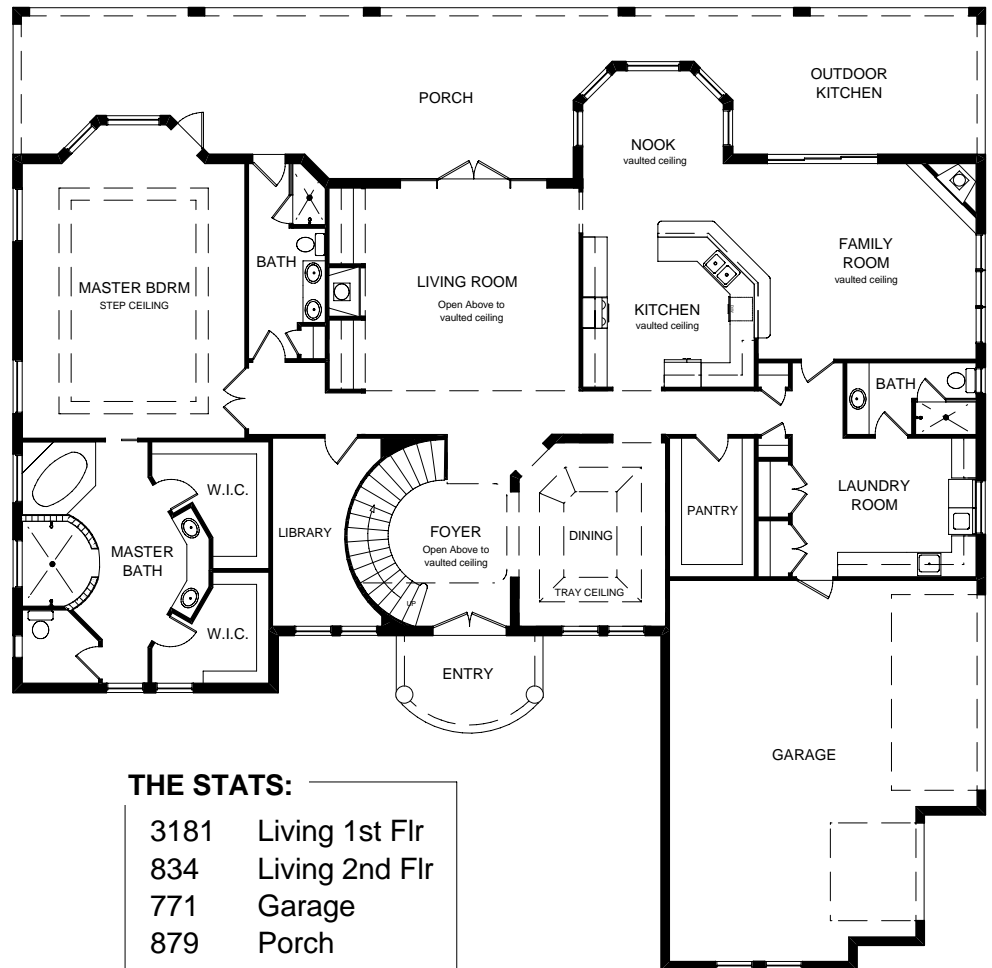

THE COVINGTON

Building Designs

6424 US 27 South
Sebring, Fl. 33876

(863) 471-1525

www.needplans.com

THE STATS:

3181	Living 1st Flr
834	Living 2nd Flr
771	Garage
879	Porch
86	Entry
5751	Total