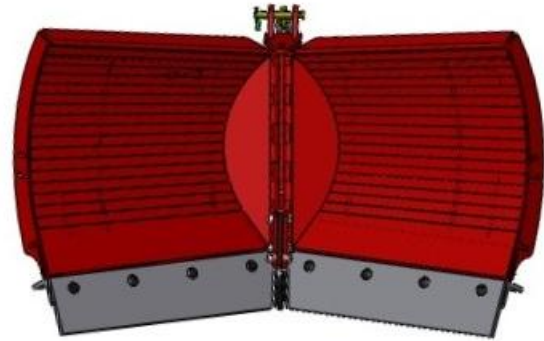

MacLean MV Folding V Plow

MacLean Folding V Plow	
Model	MVFII60
Width @ Cutting Edge (Straight Blade)	58"
Width @ Cutting Edge (V Folded Back)	52" @ 110°
Width @ Cutting Edge (V Folded Forward)	44" @ 110°
Height @ Wing Tips	31"
Cutting Edge Material	AR400
Approximate Weight	500lbs

Features
<ul style="list-style-type: none"> • Trip edge style wings using torsion springs • Greasable pivots • Heavy-duty piano hinge for wings • Hard stops for retracted V position • Bullnose for float and plow protection • 2" bore cylinders • Replaceable AR400 cutting edges • 2 adjustable skids shoes