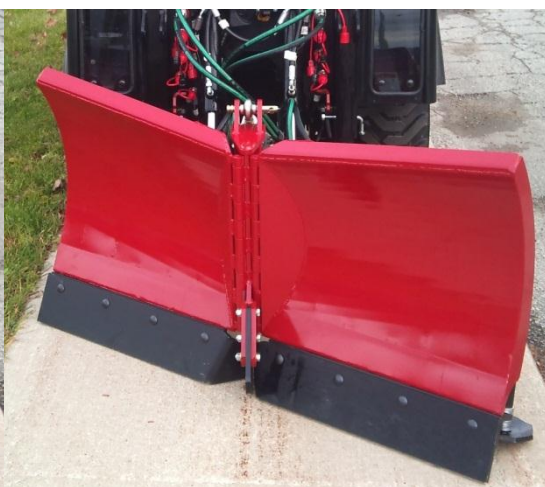

MacLean MV Folding V Plow

MacLean Folding V Plow	
Model	MVFII60
Width @ Cutting Edge (Straight Blade)	58"
Width @ Cutting Edge (V Folded Back)	52" @ 110°
Width @ Cutting Edge (V Folded Forward)	44" @ 110°
Height @ Wing Tips	31"
Cutting Edge Material	AR400
Approximate Weight	500lbs

Features
<ul style="list-style-type: none"> • Trip edge style wings using torsion springs • Greasable pivots • Heavy-duty piano hinge for wings • Hard stops for retracted V position • Bullnose for float and plow protection • 2" bore cylinders • Replaceable AR400 cutting edges • 2 adjustable skids shoes