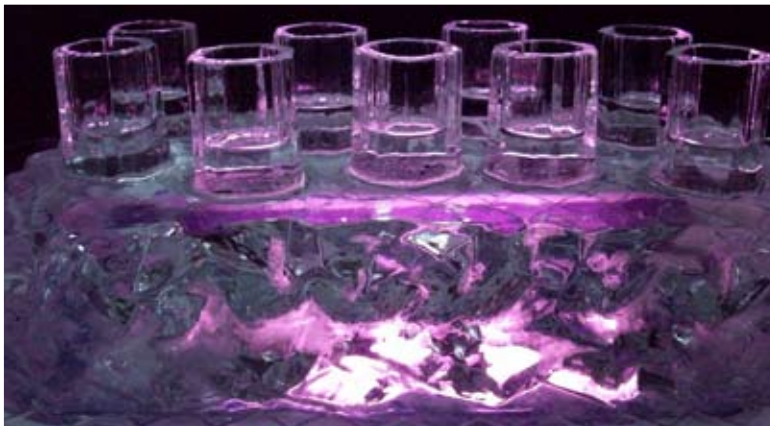

8512 Bucyrus Court, #101 • Manassas, VA 20110

2700 Annapolis Road • Baltimore, MD 21230

Ice Bars...from 6 ft. - 50 ft. We set up, spotlight and breakdown all ice bars.

RAW BAR

DOUBLE TIERED RAW BAR

COMPACT RAW BAR