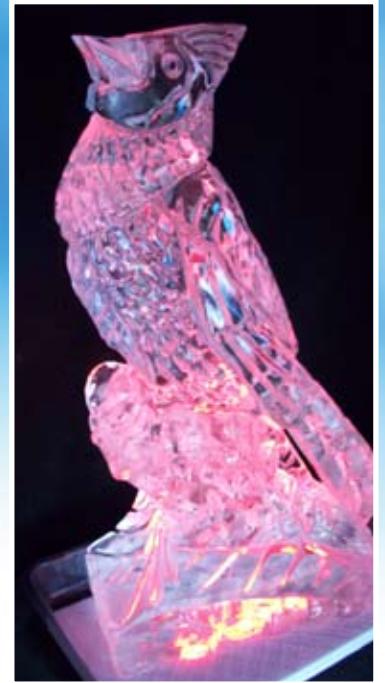

CAVIAR OR SUSHI STATION

TRIPLE TIERED RAW BAR

3 STEP RAW BAR

ROUNDED RAW BAR

ROUNDED RAW BAR W/ EXTRA TIER

Theme Ice Sculptures

Bagged and Block Ice available for large events. Freezer Units for festivals also available.