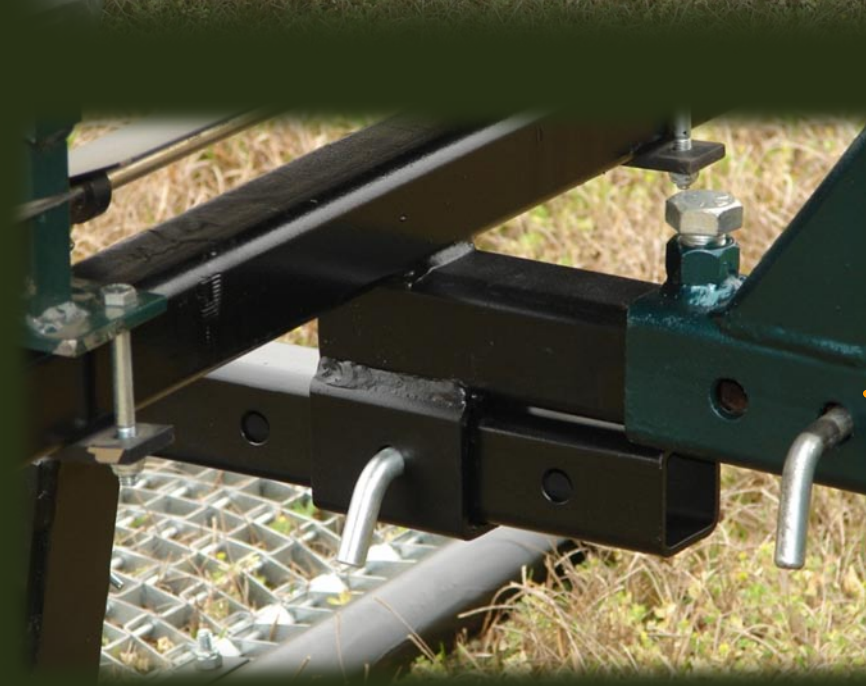

*HUNTER 400 -3 Pt.- "VERSA"
Drop Seeder Seeding System*

NEW!!!
\$1999

Plotmaster™ Systems

Introduces the **NEW** Hunter 400 “**VERSA**” Seeder Seeding System

Hunter 400 Drop Seeder, Standard Model (pictured above) **(\$1999)**

#1) Top Left- Standard 3 Point “Versa” Seeding System

#2) Top Right- Rear View of Metal Grating, designed for seed coverage

#3) Bottom Left- Cinch Bolt, Adjustable Versa 3 PT, Adjustable Positions for Drag

#4) Bottom Right- Angle View of Metal Grating, designed for seed coverage

Add the “Optional” Chisel Plow Attachment for \$429 **(\$2428)**

Add the “Optional” Grain Drill Attachment \$349 **(\$2777)**
(Grain Drill is used in conjunction with the Chisel Plow)