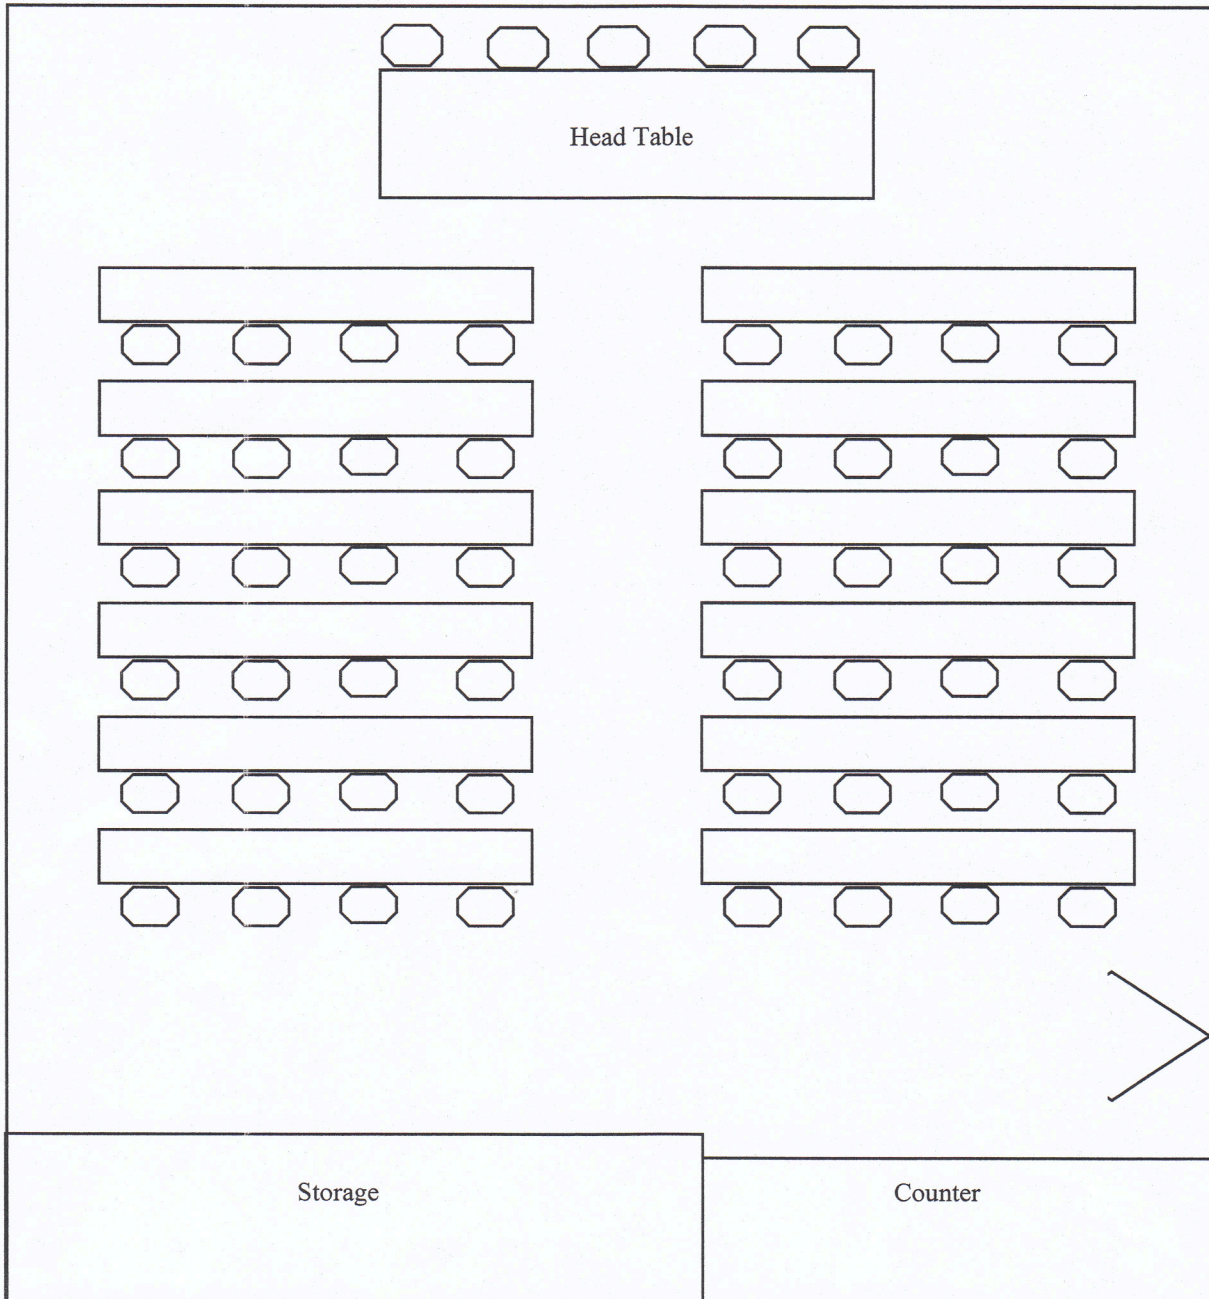

HECETA ROOM

Classroom Style Suggested Layout
Maximum Occupancy: 50-60
Dimensions: 30' X 24' (usable space)