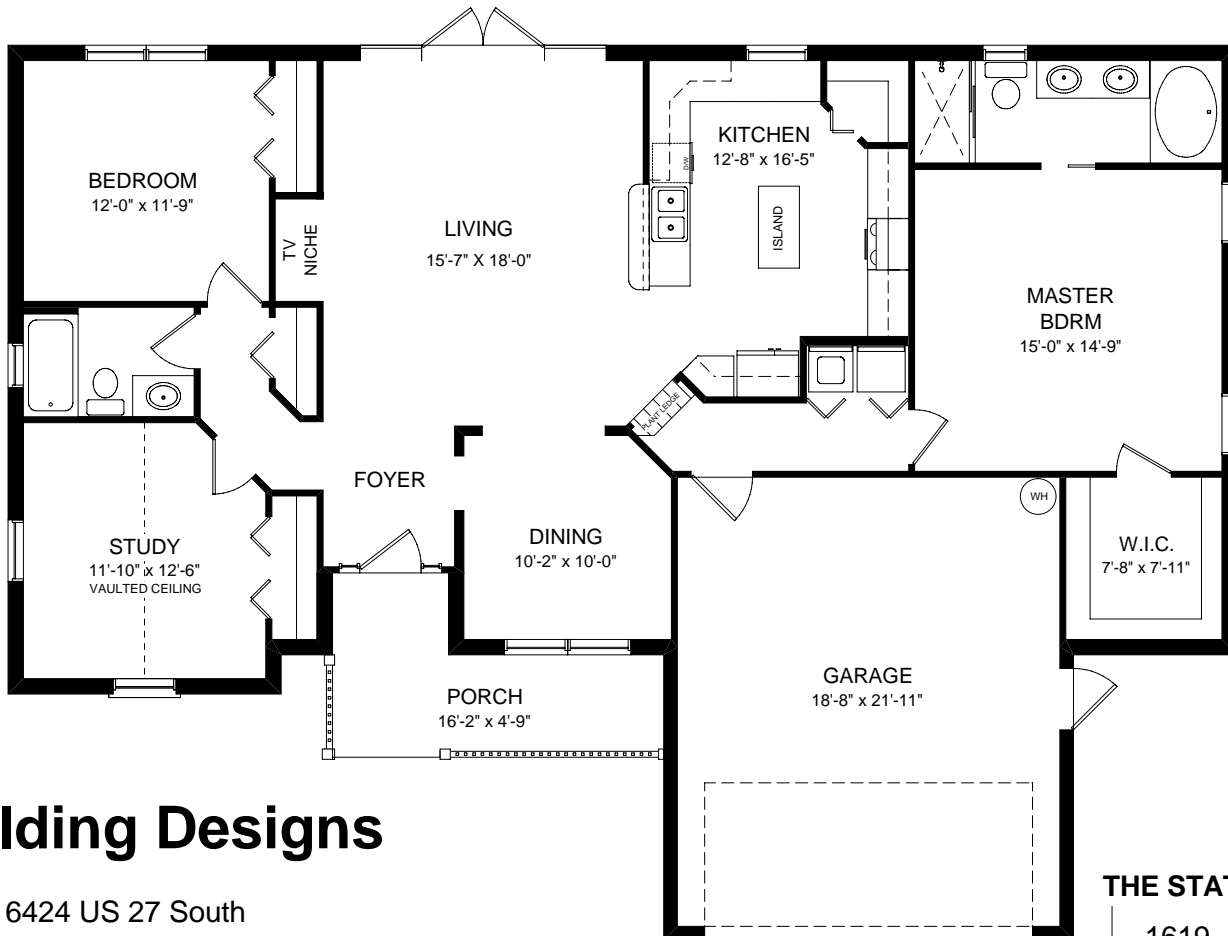

THE INWOOD

Building Designs

6424 US 27 South
Sebring, Fl. 33876
(863) 471-1525

www.needplans.com

Copyright 2006 By Building Designs, Inc. / All Rights Reserved

THE STATS:

1619	Living
446	Garage
105	F.Porch
2170	Total