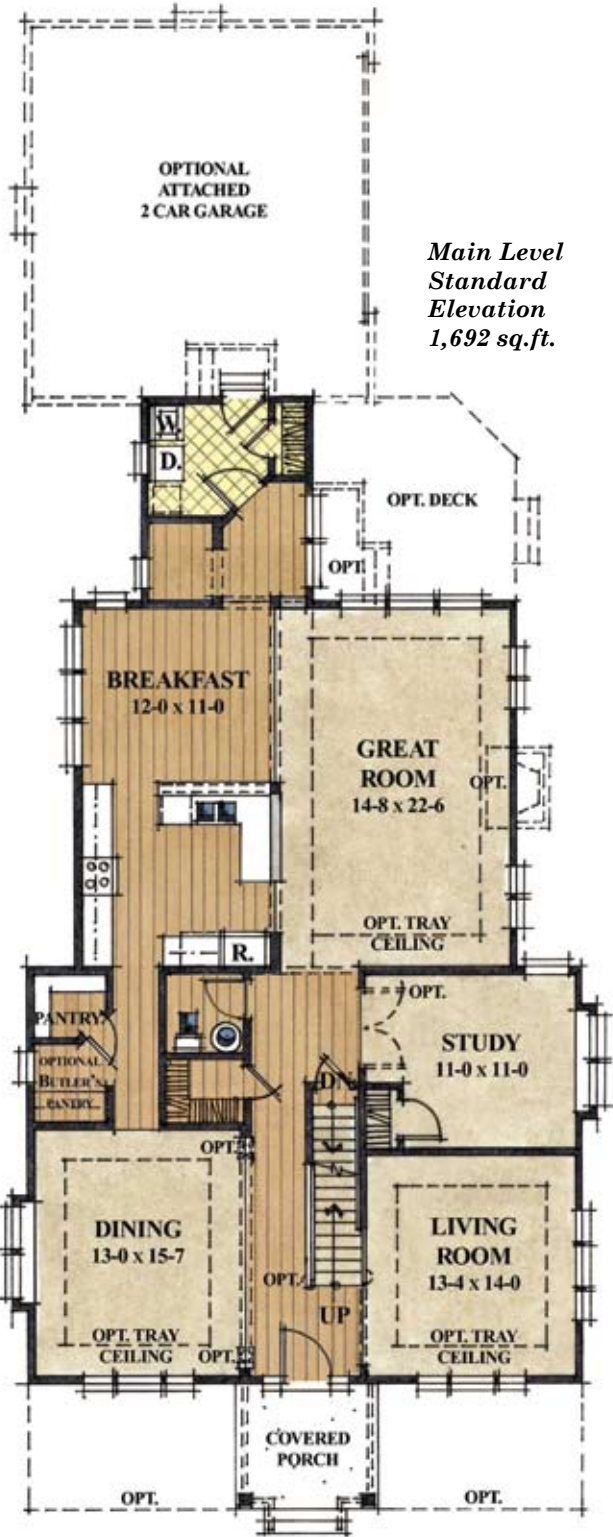

Glover

Standard Elevation

Elevation 2

Elevation 3

Elevation Images as Shown are Artists Renderings and are Subject to Change Without Notice.

find us on [facebook](#)

www.GloverMillVillage.com

Main Level
Standard
Elevation
1,692 sq.ft.

Main Level
Elevation 2
1,692 sq.ft.

Main Level
Elevation 3
1,692 sq.ft.

Alternate Master Bath

Second Level
Standard Elevation - 1,221 sq.ft.

Second Level
Elevation 2 - 1,290 sq.ft.

Second Level
Elevation 3 - 1,270 sq.ft.