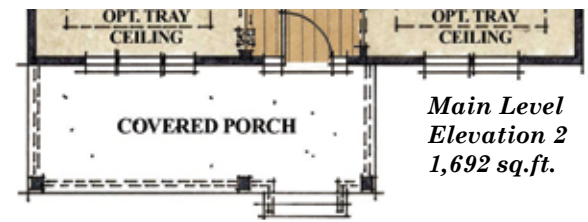

Glover

Standard Elevation

Elevation 2

Elevation 3

Elevation Images as Shown are Artists Renderings and are Subject to Change Without Notice.

find us on [facebook](#)

www.GloverMillVillage.com

Main Level
Standard
Elevation
1,692 sq.ft.

Main Level
Elevation 2
1,692 sq.ft.

Main Level
Elevation 3
1,692 sq.ft.

Alternate Master Bath

Second Level
Standard Elevation - 1,221 sq.ft.

Second Level
Elevation 2 - 1,290 sq.ft.

Second Level
Elevation 3 - 1,270 sq.ft.