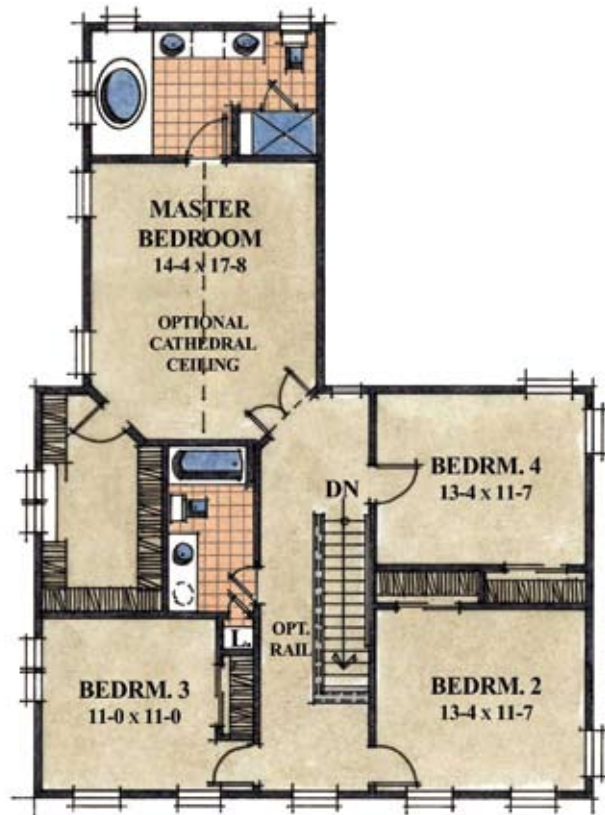

Glover

Standard Elevation

Elevation 2

Elevation 3

Elevation Images as Shown are Artists Renderings and are Subject to Change Without Notice.

find us on [facebook](#)

www.GloverMillVillage.com

Main Level
Standard
Elevation
1,692 sq.ft.

Main Level
Elevation 2
1,692 sq.ft.

Main Level
Elevation 3
1,692 sq.ft.

Alternate Master Bath

Second Level
Standard Elevation - 1,221 sq.ft.

Second Level
Elevation 2 - 1,290 sq.ft.

Second Level
Elevation 3 - 1,270 sq.ft.