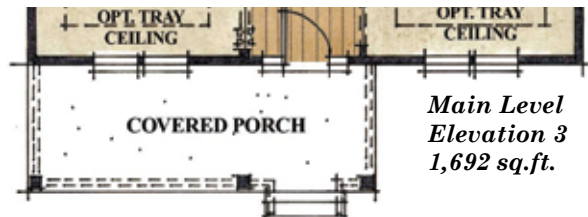

Glover

Standard Elevation

Elevation 2

Elevation 3

Elevation Images as Shown are Artists Renderings and are Subject to Change Without Notice.

find us on [facebook](#)

www.GloverMillVillage.com

Main Level
Standard
Elevation
1,692 sq.ft.

Main Level
Elevation 2
1,692 sq.ft.

Main Level
Elevation 3
1,692 sq.ft.

Alternate Master Bath

Second Level
Standard Elevation - 1,221 sq.ft.

Second Level
Elevation 2 - 1,290 sq.ft.

Second Level
Elevation 3 - 1,270 sq.ft.