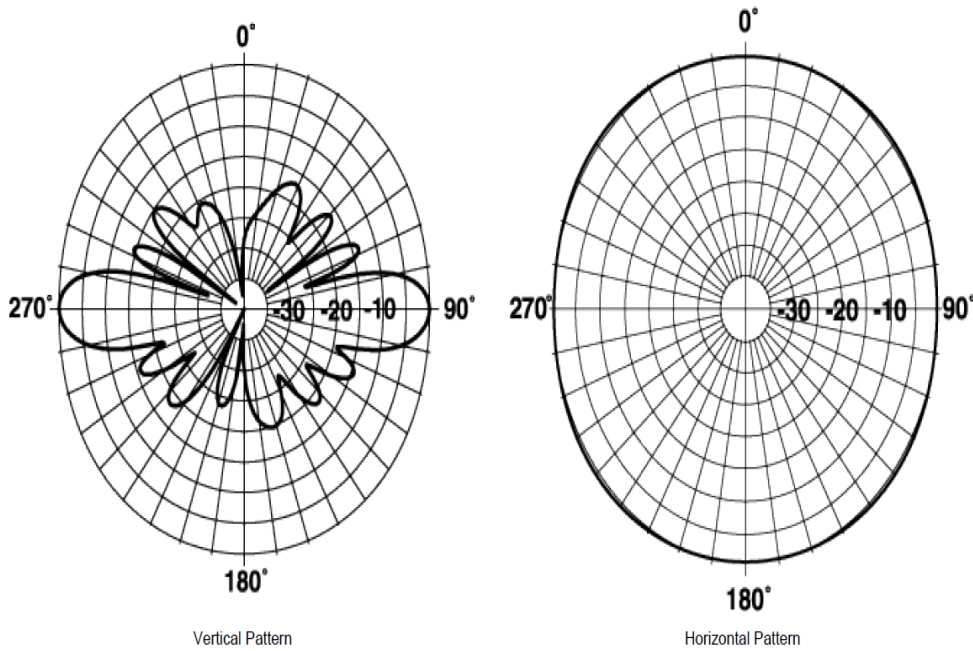

COMMANDER Omni Fiberglass Antenna, 136-174, 7.4dBi, N Female

Please visit us on the internet at <http://www.commandertech.com>

Other Documentation

All information contained in this datasheet is subject to confirmation at time of ordering