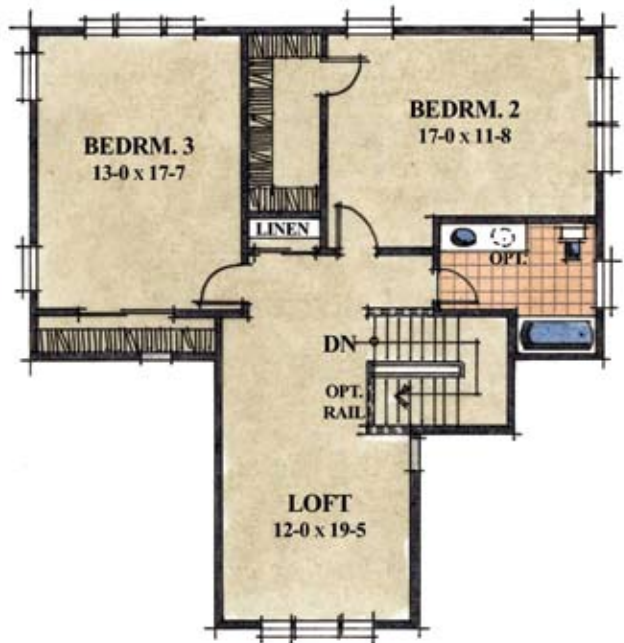

Bloomfield

Standard Elevation

Elevation 2

Elevation 3

Glover Mill
Village

Elevation Images as Shown are Artists Renderings and are Subject to Change Without Notice.

find us on facebook

www.GloverMillVillage.com

Main Level
Standard Elevation & Elevation 3 - 1,510 sq.ft.

Main Level
Elevation 2 - 1,510 sq.ft.

Optional Laundry

Second Level Standard Elevation,
Elevation 2 & Elevation 3 - 932 sq.ft.

Optional
Master Bath