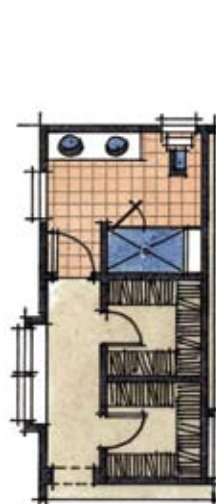

Bloomfield

Standard Elevation

Elevation 2

Elevation 3

Glover Mill
Village

Elevation Images as Shown are Artists Renderings and are Subject to Change Without Notice.

find us on facebook

www.GloverMillVillage.com

Main Level
Standard Elevation & Elevation 3 - 1,510 sq.ft.

Main Level
Elevation 2 - 1,510 sq.ft.

Optional Laundry

Second Level Standard Elevation,
Elevation 2 & Elevation 3 - 932 sq.ft.

Optional
Master Bath