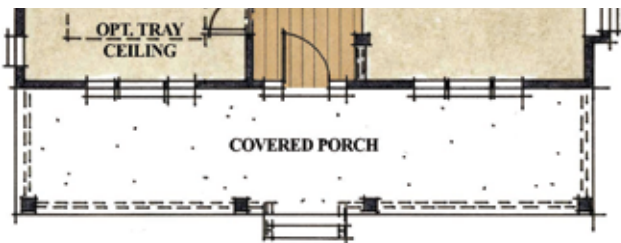

Bloomfield

Standard Elevation

Elevation 2

Elevation 3

Glover Mill
Village

Elevation Images as Shown are Artists Renderings and are Subject to Change Without Notice.

find us on facebook

www.GloverMillVillage.com

Main Level
Standard Elevation & Elevation 3 - 1,510 sq.ft.

Main Level
Elevation 2 - 1,510 sq.ft.

Optional Laundry

Second Level Standard Elevation,
Elevation 2 & Elevation 3 - 932 sq.ft.

Optional
Master Bath