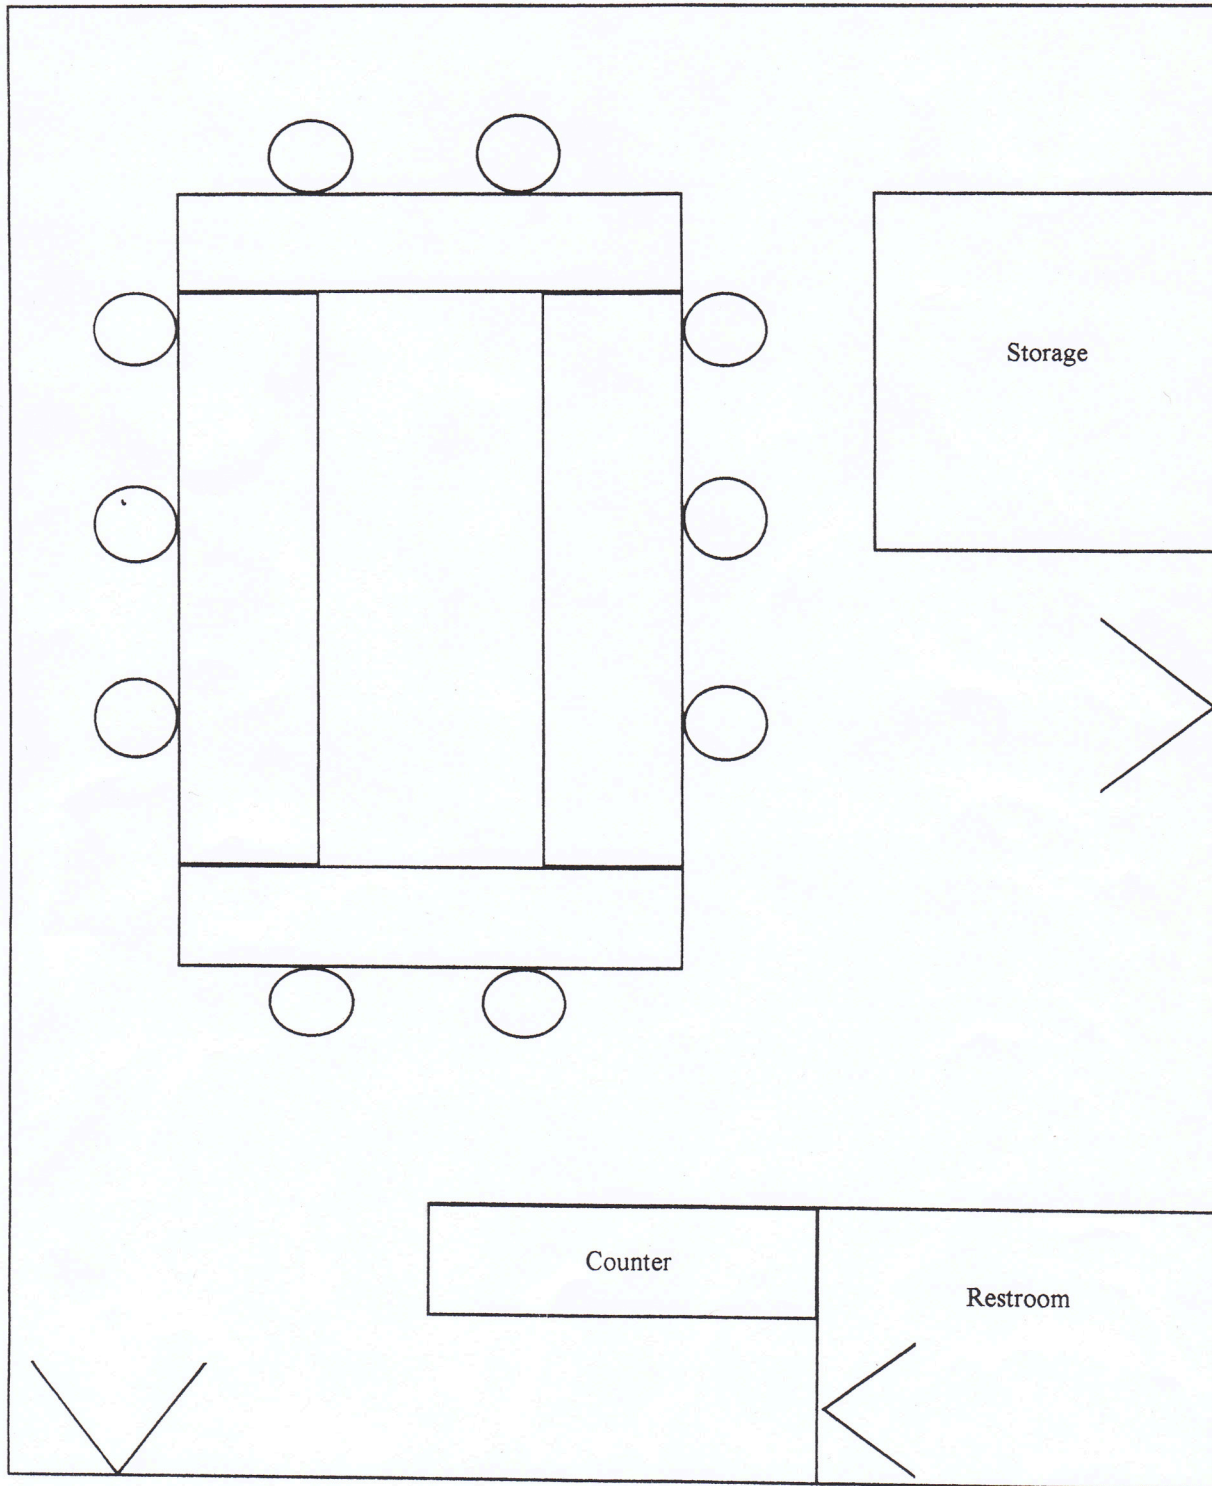

Executive Meeting Room

Executive Conference Suggested Layout
Maximum Occupancy: 10-15 people
Dimensions: 24' X 14'