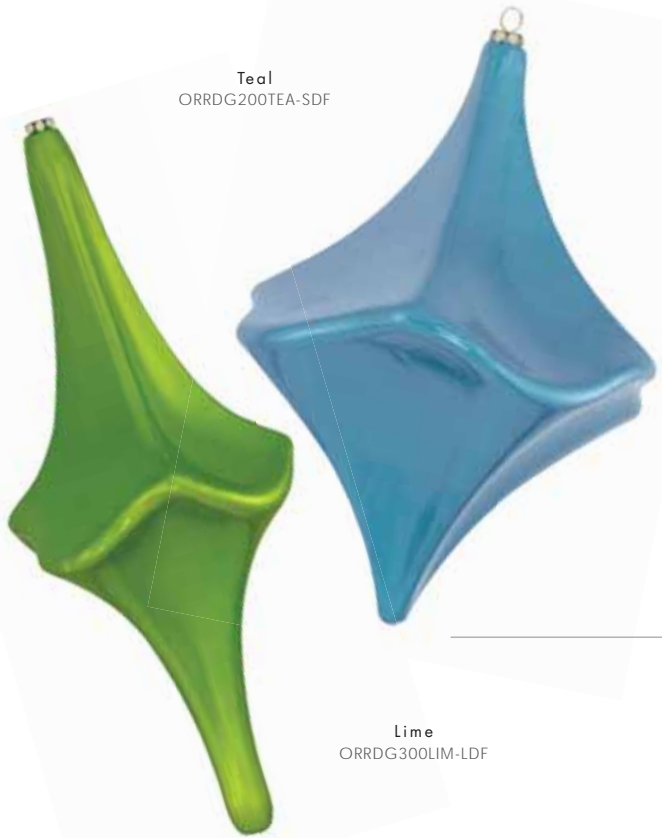

Gold

11" ORA030YP10030
19" ORA050YP10030

Silver

ORA030YP10000
ORA050YP10000

A. SHORT DIAMOND FINIAL

Sold in sets of 12, Exterior use
8" (200mm)

Red
ORRDG200RED-SDF

Gold
ORRDG200GLD-SDF