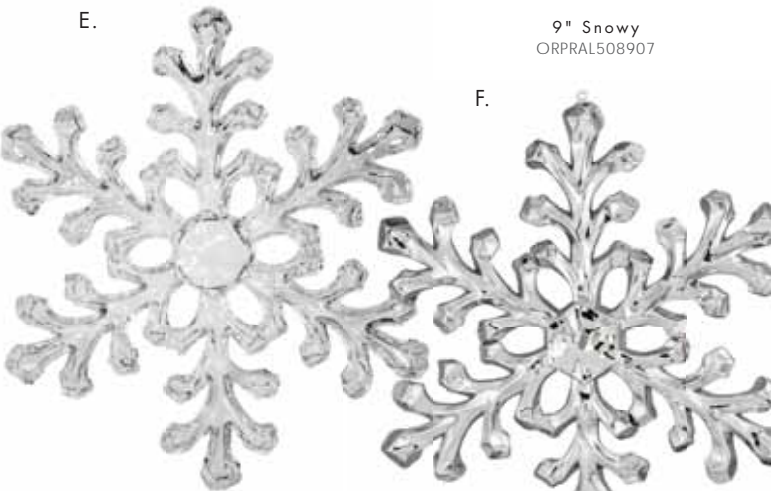

18" Clear Gloss
ORBR81016