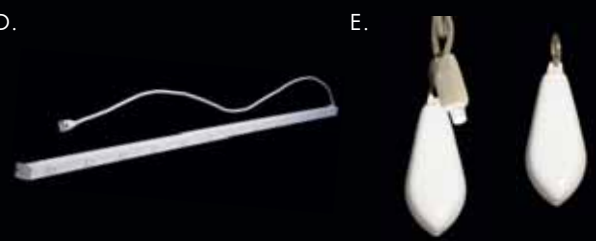

C. BEADED LIGHT CURTAIN D.

(6'6" x 16'6", 96 watts, low voltage
pure white LEDs, twinkleevery 7th bulb)
ACLEDBEADCURT6.5

D. MULTI-OULET BAR

(72", 12 outlets, white, 6" spacing)
LAMULTIOUTLETBAR

E. LIGHT CURTAIN WEIGHTS

LMBGICEWEIGHT

F. LED NET LIGHTS

2' x 10'
Frosted G15 warm white LEDs, green wire
(100L, 36" lead, 6" tail, 4" spacing)
LMLEDNET2X10G15FWMW

4' x 6'
Frosted G15 warm white LEDs, green wire
(150L, 36" lead, 6" tail, 4" spacing)
LMLEDNET4X6G15FWMW

C. Beaded Light Curtain