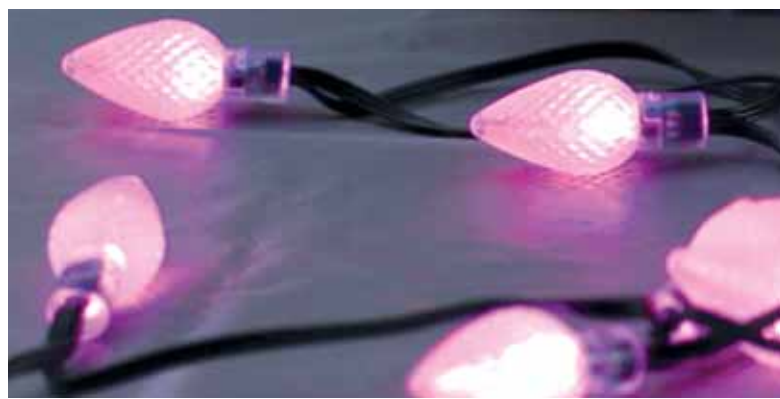

Download the free Lumenplay™ app and put millions of colors in the palm of your hand. Using a simple, sleek app interface, Lumenplay™ is the latest in interactive Smart Phone and Smart Pad/Tablet controlled light set. The commercial grade RGB LED light stings are designed for heavy duty use and can be used indoors and outdoors in trees and shrubs, to outline roofs or to wrap around columns.