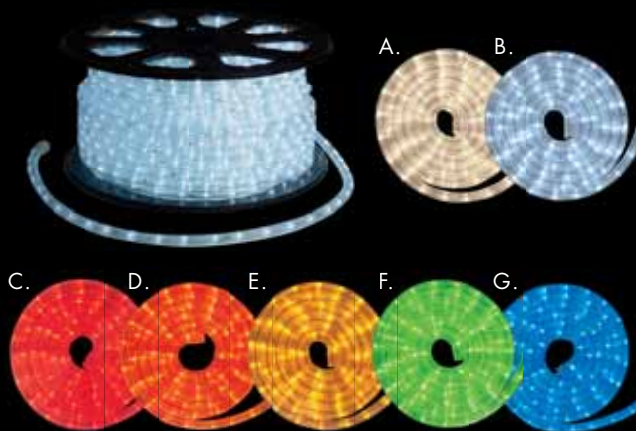

A. Warm White	DURALED13MM150WWT
B. Cool White	DURALED13MM150CWT
C. Red	DURALED13MM150RD
D. Orange	DURALED13MM150OR
E. Yellow	DURALED13MM150YL
F. Green	DURALED13MM150GR
G. Blue	DURALED13MM150BL

- Rolls in 150' lengths
- Can be cut every 39.2" notated on the ropelight
- Up to 50,000 hour bulb life; if one LED fails, the others remain lit
- Connect up to 300 feet on one power cord
- Uses approximately 0.8 watts per foot
- Each roll includes 3 sets of 6' power cords, power cord connectors and end caps