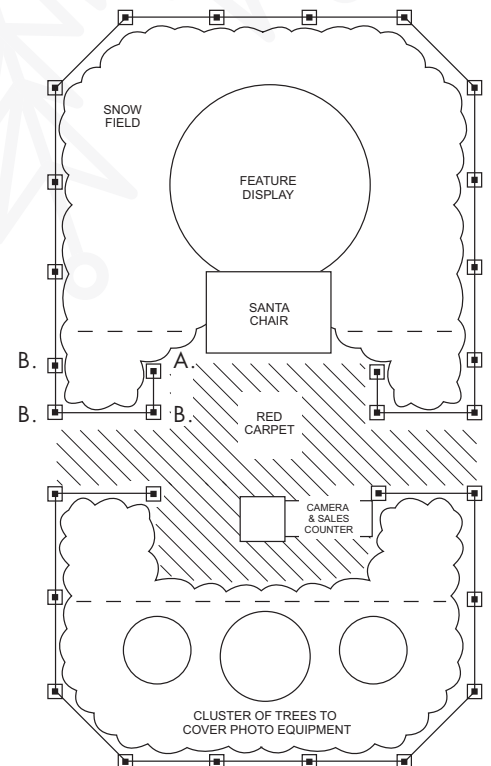

Powder Coated Fence Colors:

Typical Fence & Carpet Layout
for Santa Set