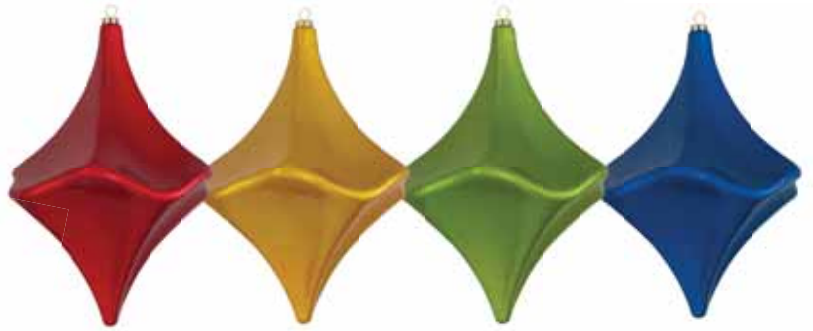

Gold

11" ORA030YP10030
19" ORA050YP10030

Silver

ORA030YP10000
ORA050YP10000

A. SHORT DIAMOND FINIAL

Sold in sets of 12, Exterior use
8" (200mm)

Red
ORRDG200RED-SDF

Gold
ORRDG200GLD-SDF