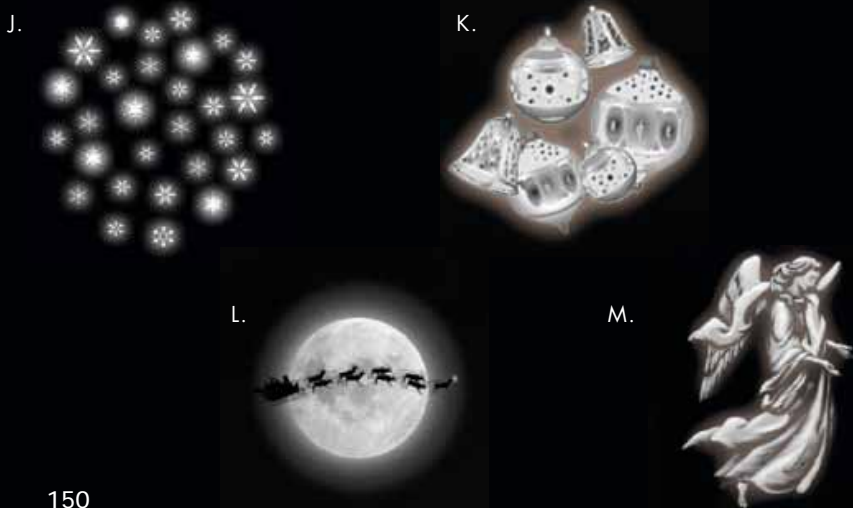

GLASS GOBOS

- Full color designs for added depth and visual interest
- Customize your gobo for a unique look!

GLASS GOBOS

- J. *Delicate Snowfall*
IPSGOBOGLSTNBW
- K. *Glass Christmas Ornaments*
IPSGOBOGLSTNBW
- L. *Santa In The Sky*
IPSGOBOGLSTNBW
- M. *Angel Floating*
IPSGOBOGLSTNBW