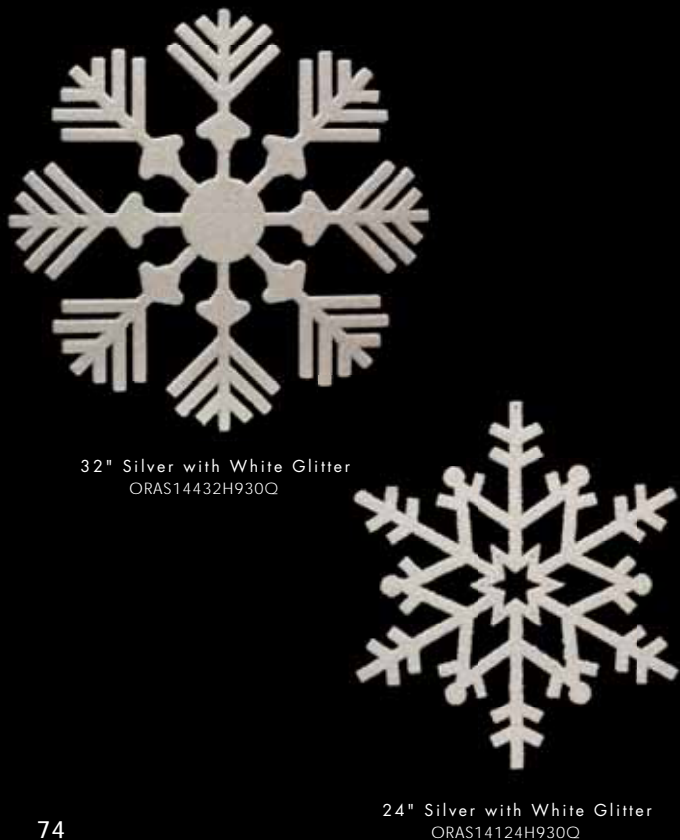

B. SILVER GLITTER SNOWFLAKES

32" Silver with White Glitter

24" Silver with White Glitter