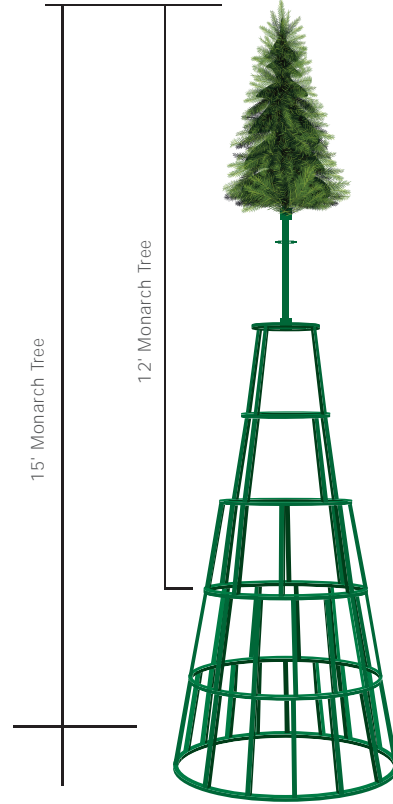

Trees

12' Monarch Tree
Gold Decor
Package

MONARCH TREES

Our Monarch Tree has a life-like appearance and rugged frame construction that is easy to assemble. The tree's lush foliage and energy saving LED mini lights are built for interior or exterior use.

- Sturdy frame tree construction built to withstand high winds
- 10 Year Warranty
- "Spring Back" Self-Shaping UV Treated Branches
- Made for exterior and interior use

12' Monarch Trees

1900 warm white LED mini lights, 5703 tips
(75" base, 183 watts, 275 lbs)
TRGK100024203

15' Monarch Trees

3250 warm white LED mini lights, 9925 tips
(88" base, 312 watts, 315 lbs)
TRGK100024205