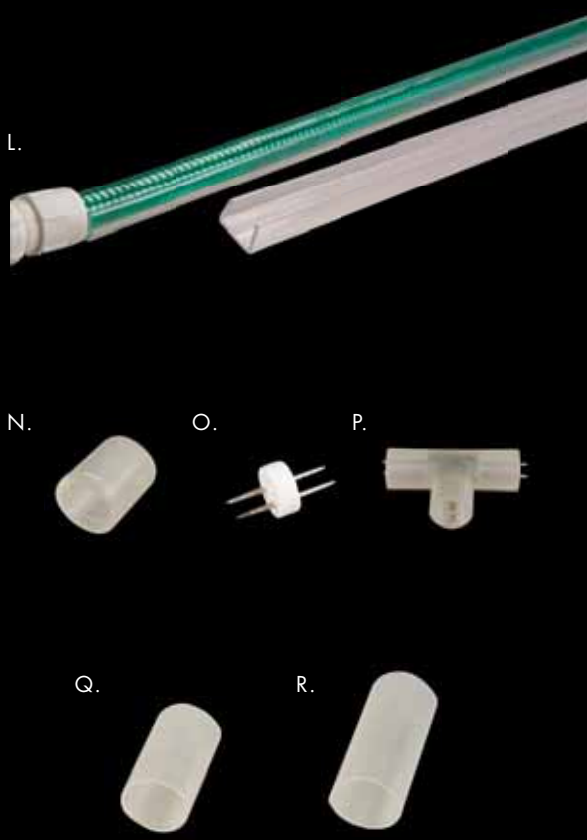

P. 13mm T-Connector

13mm	DURA13MMTCONNEC
------	-----------------

Q. 3/4" Heat Shrink (for Invisible Splice)

DURAHTSHRINK3/4

R. 1" Heat Shrink (for Power Cord)

DURAHTSHRINK1

Custom Ropelight Design

LOW VOLTAGE