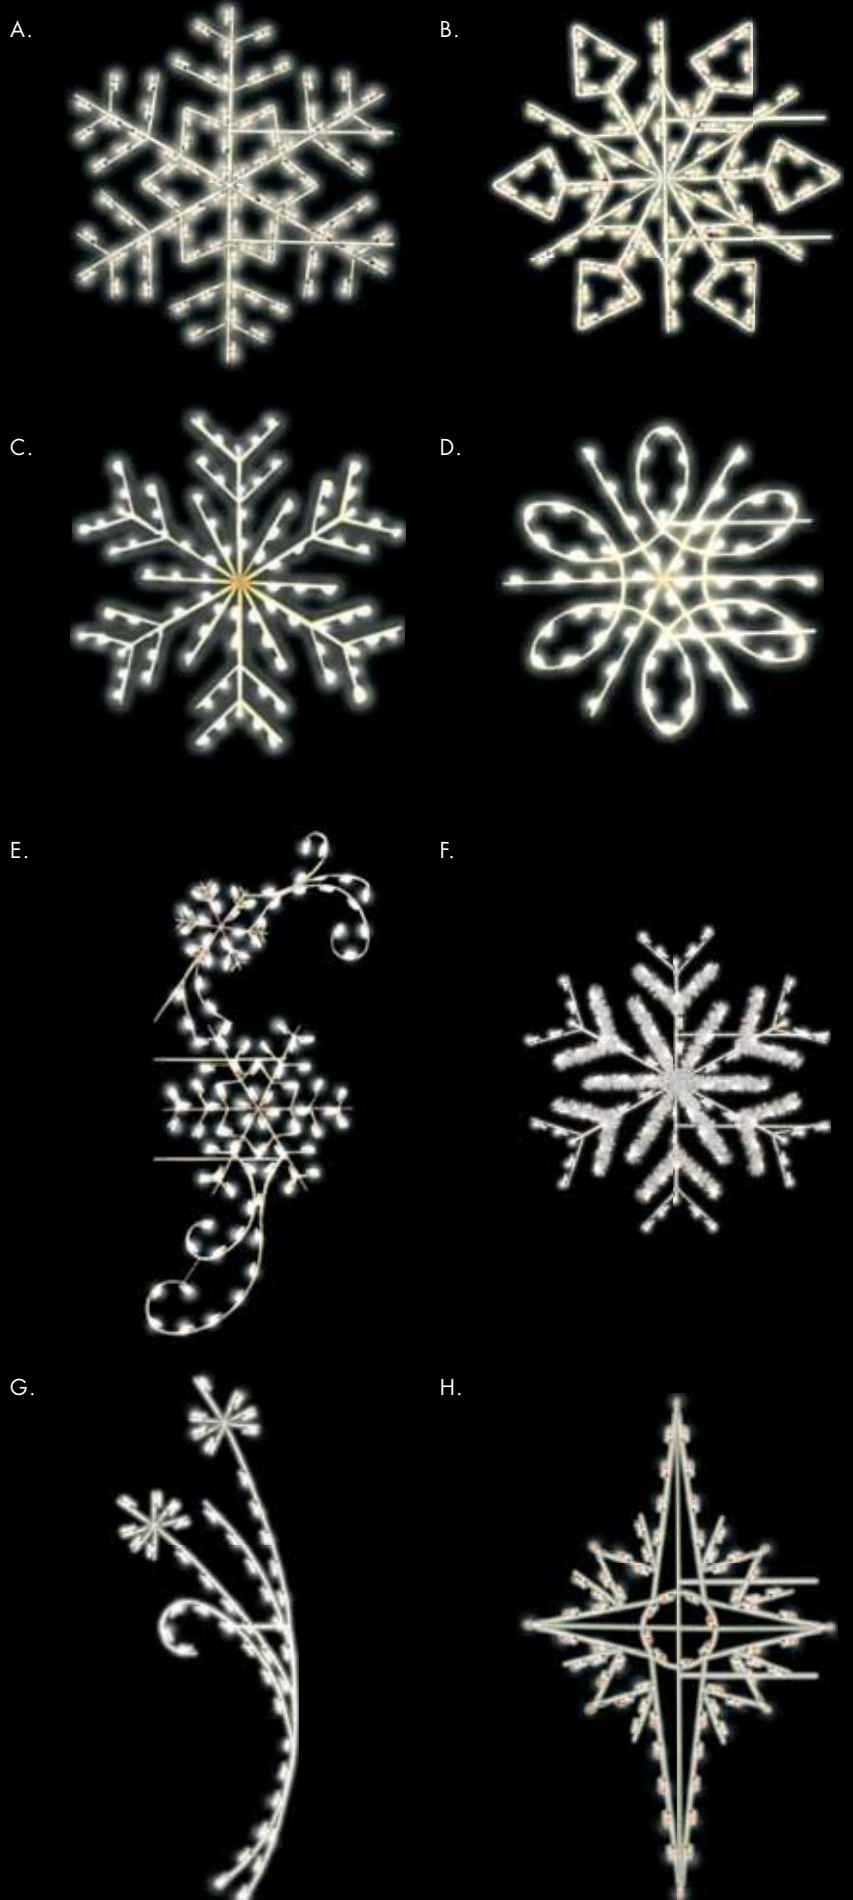

E. Classic Winter Snowflake

C. Star Snowflake

GARLAND POLE MOUNTS

A. *Green Zig Zag Tree*

(7', 55 bulbs, 45 lbs)

Incandescent (275 watts)

PMGPZZGR7FWLSTK

LED (54 watts)