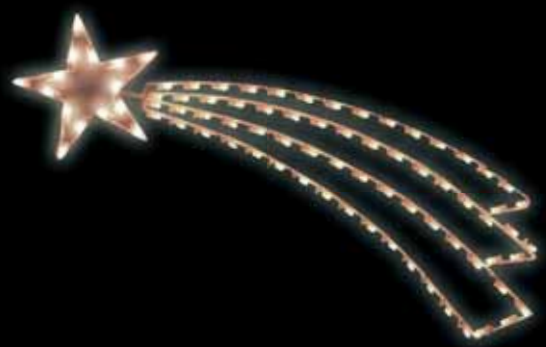

A.

B.

C.

D.

E.

F.

G.

H.

I.

J.

K.