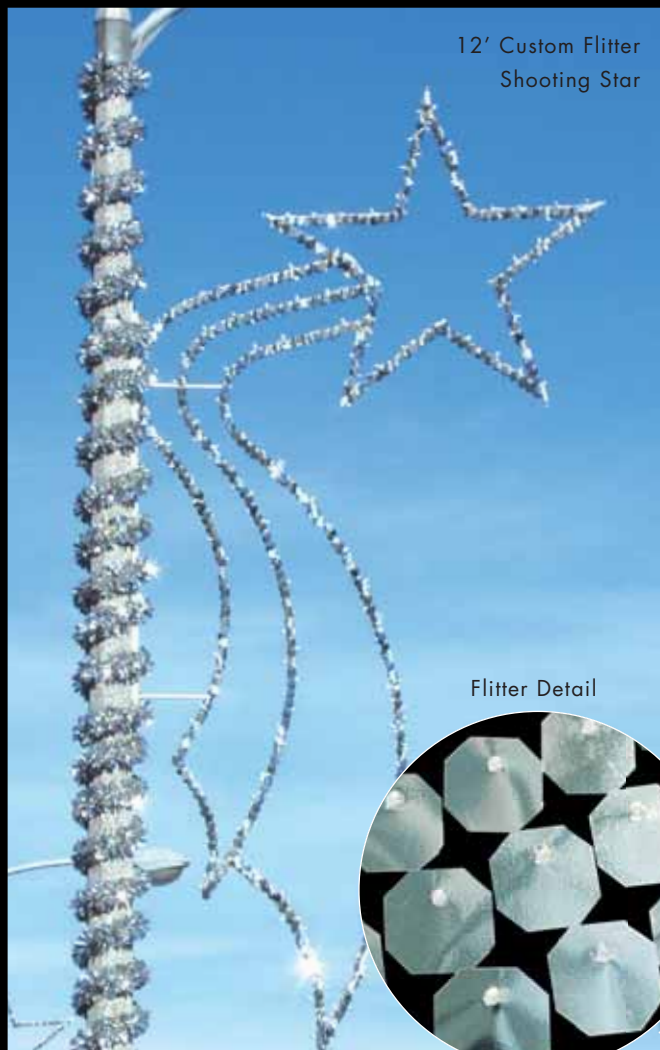

E.

F.

G.

12' Custom Flitter Shooting Star

Flitter Detail

LIT POLE MOUNTS

- A. *Star Snowflake*
(5', 90 bulbs, 21 lbs)
Incandescent (630 watts)
PMVGSTSF5C7STK
LED (88 watts)
PMVGSTSF5C7LED
- B. *Diamond Snowflake*
(5', 90 bulbs, 21 lbs)
Incandescent (630 watts)
PMVGDSFDM5C7STK
LED (88 watts)
PMVGDSFDM5C7LED
- C. *Deluxe Ice Snowflake*
5' (90 bulbs, 19 lbs)
Incandescent (630 watts)
PMVD5DELUXESSF
LED (88 watts)
PMVD5DLXESFLED
- 3' (54 bulbs, 13 lbs)
Incandescent (378 watts)
PMVGSFSH3C7STK
LED (53 watts)
PMVGSFSH3C7LED
- D. *Spiral Snowflake*
(4'6", 60 bulbs, 14 lbs)
Incandescent (420 watts)
PMVD54SPIRALSSF
LED (58 watts)
PMVD54SPRLSSFLED
- E. *Classic Winter Snowflake*
(8", 97 bulbs, 23 lbs)
Incandescent (679 watts)
PMVG5FCW085
LED (93 watts)
PMVG5FCW085LED
- F. *Deluxe Forked Snowflake*
(5', 90 bulbs, 22 lbs)
Incandescent (630 watts)
PMVDPMSFD60E
LED (88 watts)
PMVDPMSFD60ELED
- G. *Starburst*
(8", 49 bulbs, 16 lbs)
Incandescent (343 watts)
PMVGSSB8C7STK
LED (47 watts)
PMVGSSB8C7LED
- H. *North Star*
(8', 74 amber & clear bulbs, 24 lbs)
Incandescent (518 watts)
PMVGBSTAR8C7STK
LED (72 watts)
PMVGBSTAR8C7LED