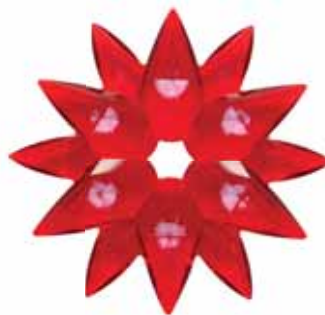

G. ACRYLIC STARS

Sold in sets of 12, Exterior use

9"

Red
ORSS4920159