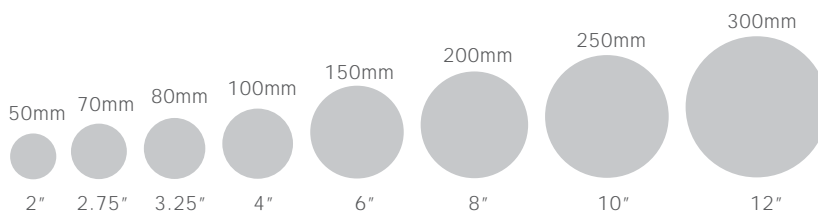

C. Pearlized Apple