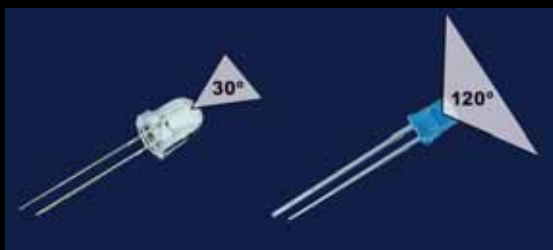

LED

Ropelight

Our LED Ropelight is the highest quality, designed for professional use in both indoor and outdoor applications. Custom ropelight designs are available.

LED ROPELIGHT

(150' length, 120 watts, 35 lbs)

A. Warm White	DURALED13MM150WWT
B. Cool White	DURALED13MM150CWT
C. Red	DURALED13MM150RD
D. Orange	DURALED13MM150OR
E. Yellow	DURALED13MM150YL
F. Green	DURALED13MM150GR
G. Blue	DURALED13MM150BL

- Rolls in 150' lengths
- Can be cut every 39.2" notated on the ropelight
- Up to 50,000 hour bulb life; if one LED fails, the others remain lit
- Connect up to 300 feet on one power cord
- Uses approximately 0.8 watts per foot
- Each roll includes 3 sets of 6' power cords, power cord connectors and end caps

LED ROPELIGHT SNOWFLAKES

(20 watts, 7 lbs, Powder Coated Steel Frames)

H. 24" Sculpture A	DRLTSSNOWFA24L
I. 24" Sculpture B	DRLTSSNOWFB24L
J. 24" Sculpture C	DRLTSNFLK24STKL
K. 18" Sculpture D	DRLTSNFLK18STKL

Our LED Ropelight is made with more resistors per circuit in order to achieve the best performance and reliability possible. In addition, our LEDs are designed with lenses that diffuse the light up to 120 degrees. Most LEDs only offer a 30-degree diffusion. The increased diffusion of our LEDs spreads the light across a wider angle, which makes them brighter and more visible from all angles.

LED ROPELIGHT ACCESSORIES

L. Ropelight Channel

- 39" / 1 meter
- Mounting channel for 13mm ropelight
- Attach channel to flat surface using screws or adhesive (not included)
- Each piece can be cut to fit
- Holds ropelight perfectly straight
- UV resistant for indoor and outdoor use

DURA13MMTRACK1M

M. 13mm LED Ropelight Power Cord, 2 Wire

2' Cord	DURALED13MM2CRD2W
6' Cord	DURALED13MM6CRD2W

N. 13mm End Cap

Sold in packs of 25	
13mm	DURA13MMENDCAPCL