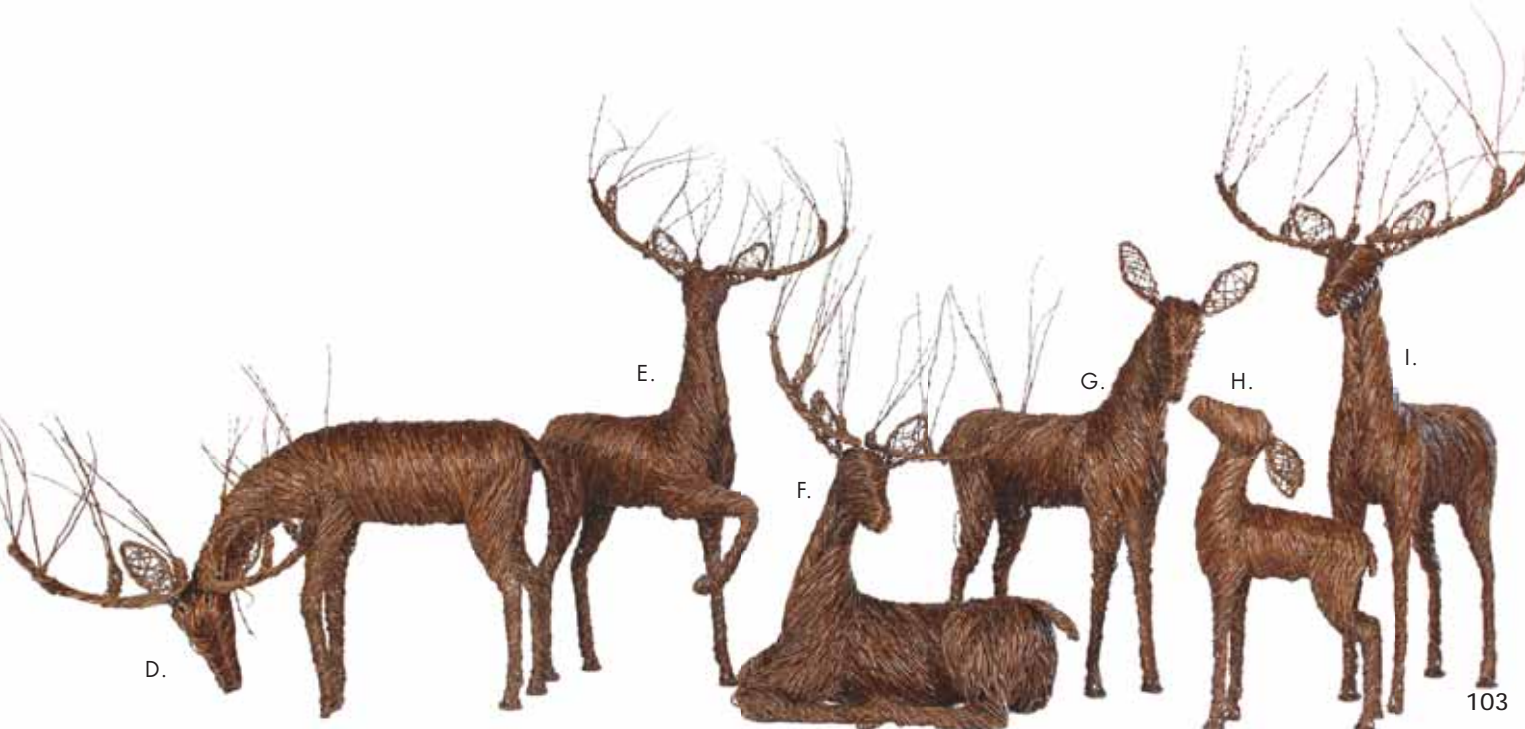

D E E R

D. *40" x 90" Eating Buck Natural*

(54 lbs)
Unlit
DECC8FNATEAT

Lit (58 watts, 600 bulbs)
DECC8FNATEATLED

E. *40" x 90" Prancing Buck Natural*

(54 lbs)
Unlit
DECC8FNATPR

Lit (58 watts, 600 bulbs)
DECC8FNATPRLED

F. *40" x 90" Resting Buck Natural*

(50 lbs)
Unlit
DECC8FNATLAG

Lit (58 watts, 600 bulbs)
DECC8FNATLAGLED

G. *54" x 54" Doe Natural*

(45 lbs)
Unlit
DECCNATDOE

Lit (58 watts, 600 bulbs)
DECCNATDOELED

H. *41" x 41" Fawn Natural*

(35 lbs)
Unlit
DECCNATFAWN

Lit (20 watts, 200 bulbs)
DECCNATFAWNLED

I. *50" x 90" Standing Buck Natural*

(54 lbs)
Unlit
DECC8FNATSTG

Lit (58 watts, 600 bulbs)
DECC8FNATSTGLED