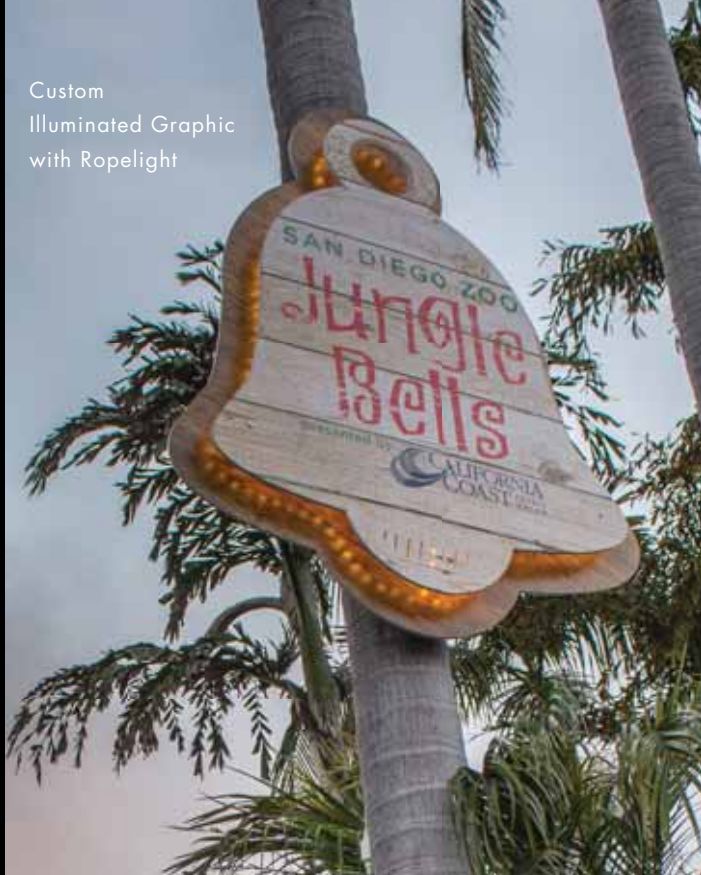

Custom Illuminated Graphic with Ropelight