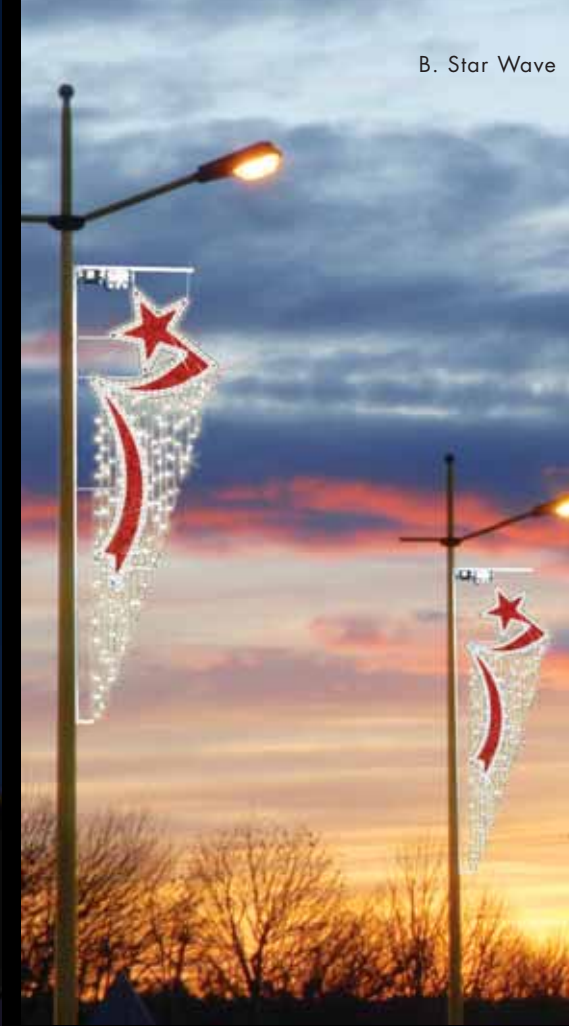

A. Holly Wave

C. Falling Ribbon Stars

B. Star Wave