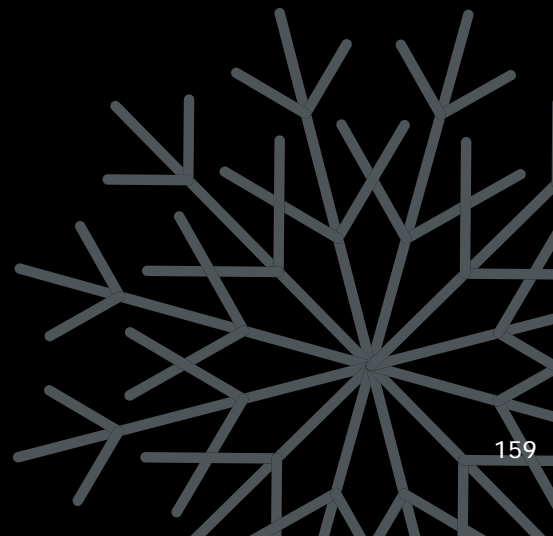

K. INCANDESCENT MULTI-COLOR (TRANSPARENT)

Clear, amber, red, green, blue, purple, teal, & pink
Sold in cases of 25 bulbs

C7 (5 watts)
LBC7CL5WXXXSTK
C9 (7 watts)
LBC9C7WXCLXXSTK