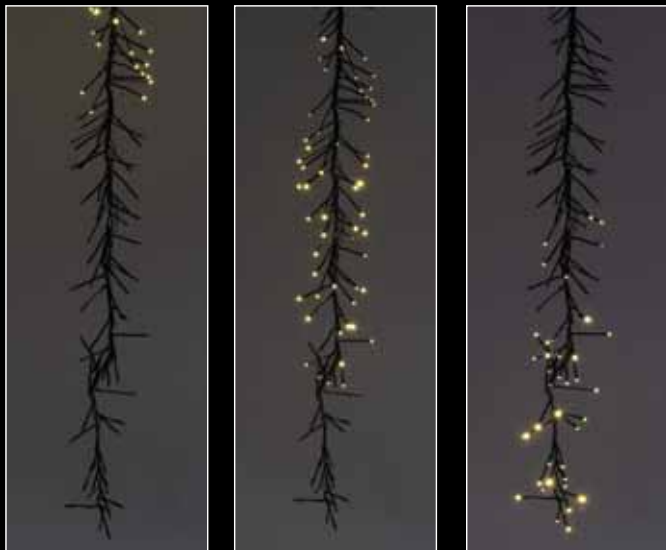

Boutique

LIGHTING

ANGEL LIGHTS

LED Angel Lights are adaptable for lighting garland, wreaths, trees, and floral arrangements. Suitable for indoor and outdoor use with an IP44 water resistant rating. These versatile lights are easy to shape into any configuration and are ready for even the most unconventional applications.

100 Bulb Set

(5 strands, 100 LED bulbs, 4" spacing, 12v transformer)

Warm White	LMLEDANG100WARMW
Cool White	LMLEDANG100WHT
Multicolored	LMLEDANG100MUL

200 Bulb Set

(10 strands, 200 LED bulbs, 4" spacing, 12v transformer)

Warm White	LMLEDANG200WARMW
Cool White	LMLEDANG200WHT
Multicolored	LMLEDANG200MUL

METEOR LIGHTS

Meteor Lights dazzle the eye as lights fall from top to bottom. Use them alone or daisy chain them together as needed. This product shows great hanging from trees or as overhead decor.

(2' Meteor Lights, Warm White LED 48 lights, 24v transformer)
LMLEDMET48WWH

(3' Meteor Lights, Warm White LED 96 lights, 24v transformer)
LMLEDMET96WWH

(4' Meteor Lights, Warm White LED 128 lights, 24v transformer)
LMLEDMET128WWH

Meteor Lights