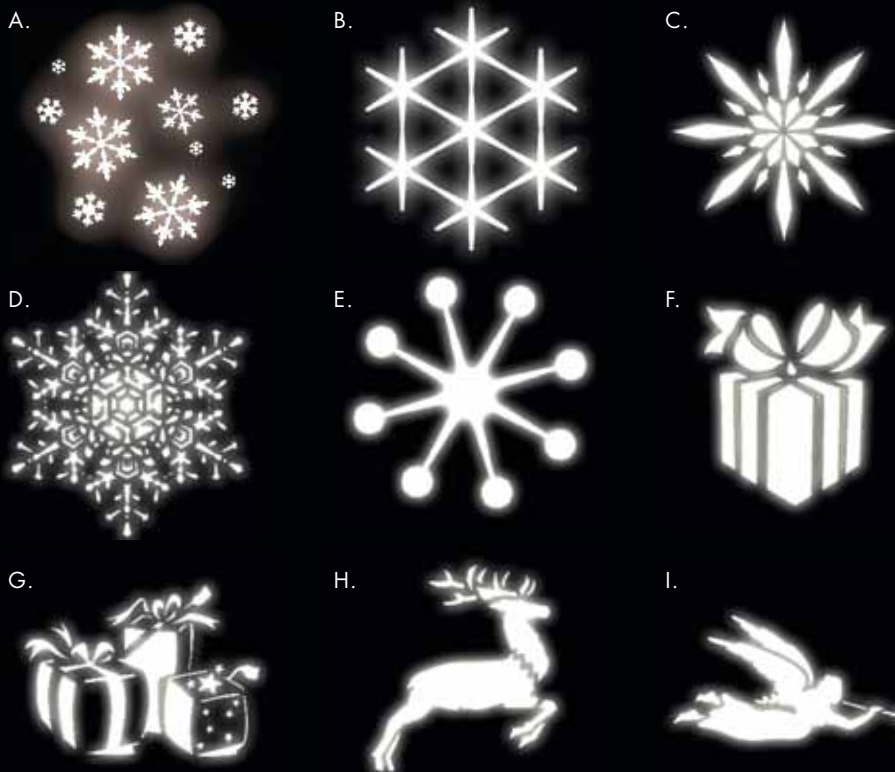

Design your own Gobo for a one-of-a kind look! Gobo designs can rotate with adjustable speeds. All IPS systems can illuminate a glass or a metal gobo. Light pole and tree mounting brackets are available.

STAINLESS STEEL GOBOS

- Indoor & outdoor use
- Made from 50% thicker steel than industry average for longer life
- Custom designs available