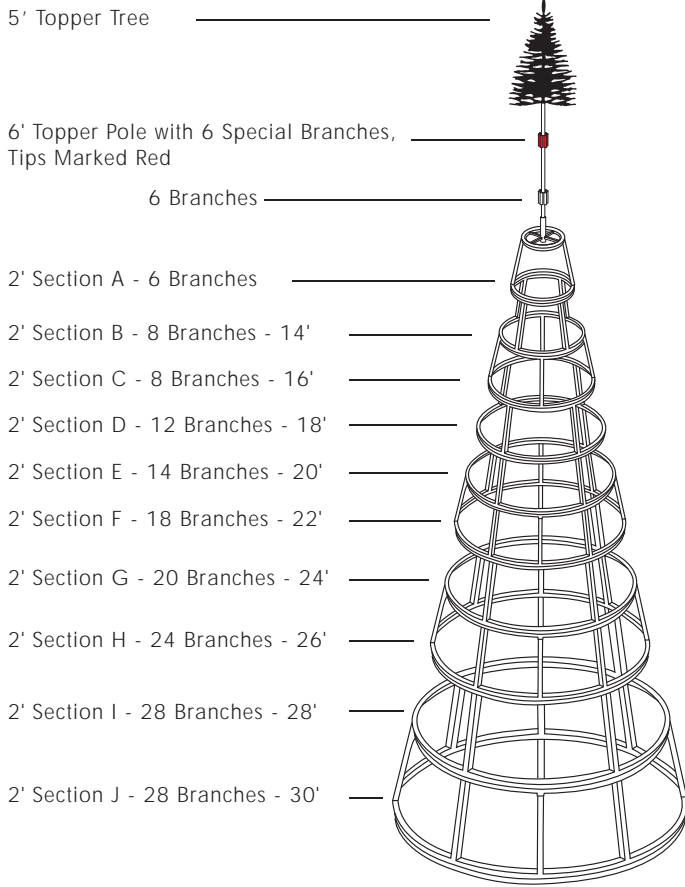

SIZING, SPECIFICATIONS FOR SEQUOIA 30' TREE

Wiring Information

Tree Height	Row	Metal Frame Sections	Electrical Harnesses	Electrical Connection Per Metal Frame Section
5'	Topper Tree	1 Section	1 Harness	
10'	Topper Pole	1 Section	1 Harness	
12'	Row A	1 Section	1 Harness	
14'	Row B	1 Section	1 Harness	
16'	Row C	1 Section	1 Harness	
18'	Row D	2 Sections	1 Harness	
20'	Row E	2 Sections	1 Harness	
22'	Row F	2 Sections	1 Harness	
24'	Row G	2 Sections	1 Harness	
26'	Row H	4 Sections	2 Harnesses	
28'	Row I	4 Sections	2 Harnesses	
30'	Row J	4 Sections	2 Harnesses	

Sequoia Trees

Size	Base	# of Rows	Branches w/ Topper	Tips	Weight	VV LED Mini Lights Count	Watts	w/LED Mini Lights Item Number
14'	6.7'	2	26	4,980	395 lbs.	3,200	307w	TRBILED14
16'	7.5'	3	34	6,582	516 lbs.	4,100	384w	TRBILED16x8
18'	8.3'	4	46	8,718	664 lbs.	5,300	499w	TRBILED18x9
20'	9.2'	5	60	11,210	844 lbs.	6,700	634w	TRBILED20x10
24'	10.9'	7	98	17,974	1,303 lbs.	10,500	998w	TRBILED24x12
28'	12.5'	9	150	27,230	1,896 lbs.	15,700	1,498w	TRBILED28x14
30'	13.3'	10	178	32,214	2,229 lbs.	18,500	1,776w	TRBILED30x15
34'	15'	12	246	44,318	3,012 lbs.	25,300	2,419w	TRBILED34
36'	15.9'	13	286	51,438	3,556 lbs.	29,300	2,803w	TRBILED36
40'	17.5'	15	370	66,390	4,795 lbs.	37,700	3,609w	TRBILED40
44'	19.2'	17	466	83,478	5,370 lbs.	47,300	4,531w	TRBILED44
46'	20'	18	520	93,090	6,016 lbs.	52,700	5,050w	TRBILED46
48'	20.9'	19	576	103,058	6,883 lbs.	58,300	5,587w	TRBILED48
50'	21.7'	20	640	114,450	7,950 lbs.	64,700	6,201w	TRBILED50
56'	24.2'	23	840	150,050	10,975 lbs.	84,700	8,121w	TRBILED56
60'	25.9'	25	984	175,682	13,307 lbs.	99,100	9,504w	TRBILED60

Sequoia Walk Through Trees

36'	15.9'	13	233	39,590	3,180 lbs.	25,900	2,300	TRBI36WALKTHRU
40'	17.5'	15	327	57,044	4,393 lbs.	36,100	3,200	TRBI40WALKTHRU
44'	19.2'	17	421	73,084	5,753 lbs.	46,000	4,100	TRBI44WALKTHRU

Note: Sequoia Trees with incandescent lights are priced at 10% less. For RGB Animated Sequoia Trees, please call for pricing.