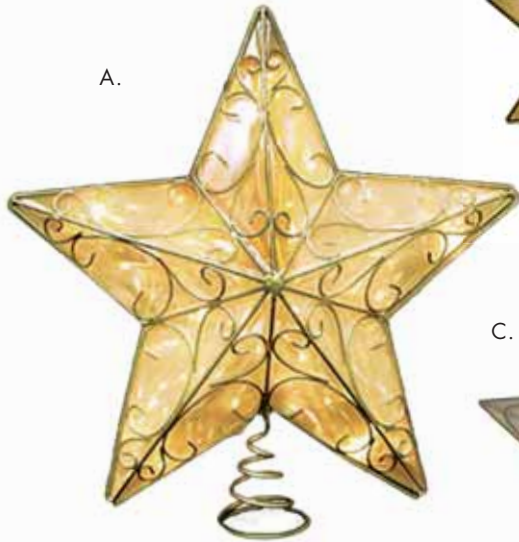

9' x 62" Spruce Snow Capped Tree
800 warm white LED mini lights,
with rolling stand
TRES9SNOWCAPLED

12' x 74" Spruce Snow Capped Tree
1400 warm white LED mini lights,
with rolling stand
TRES12SNOWCAPLED

Tree

ACCESSORIES

SMALL TREE TOPPERS

For 6' - 9' Trees

- A. 14" Silver Wire Tree Top Star
- B. 8.5" Layered Tree Top Star
- C. 8.5" Decorative Tree Top Star

STAR14FVPOINTS LV

STAR9CAPIZCLR

STAR9DECORATIVE