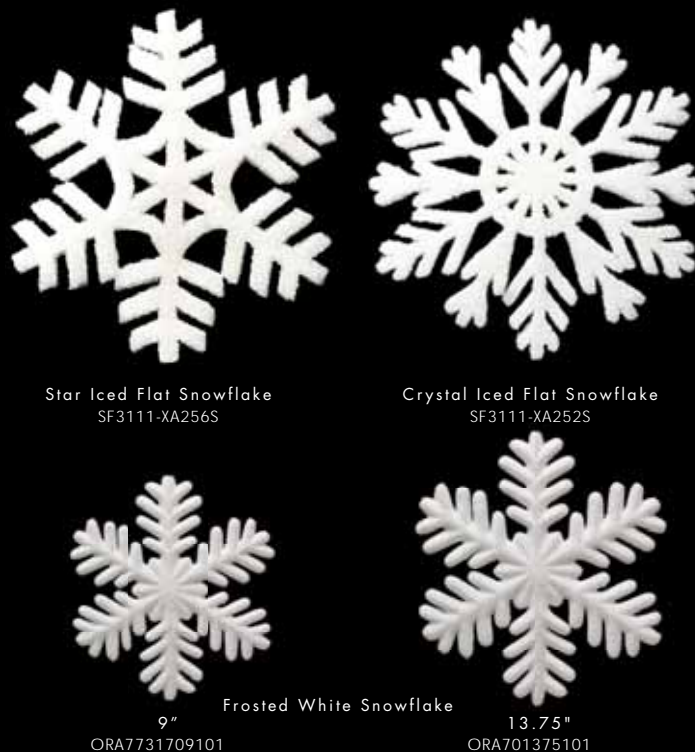

C. ICED FLAT SNOWFLAKES

Frosted White

9"

13.75"

18" Crystal Iced Flat

18" Star Iced Flat