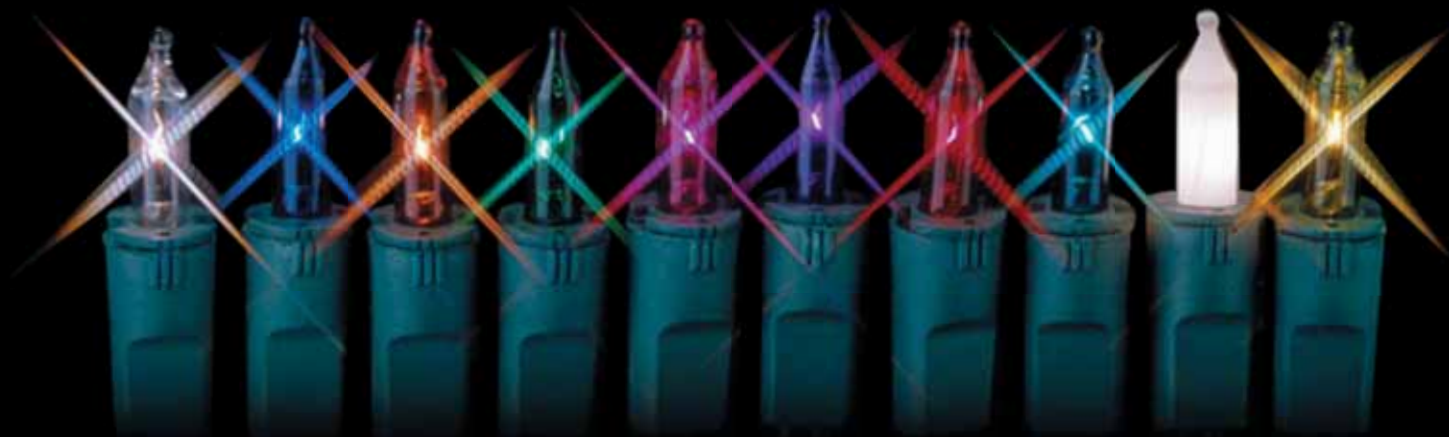

Frost

Chartreuse

LED

C7 & C9

LIGHTS

Our LED C7 and C9 Lights are much brighter and bolder with the most consistent color spectrum in the industry! Create a nostalgic look with C7 and C9 lighting, commonly used for perimeter lighting, trees and rooftop displays! All bulbs are fully dimmable for animation.