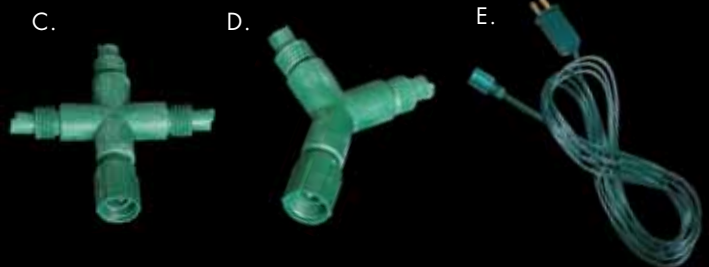

C . X C O N N E C T O R

Connect 3 runs to 1 power
LMLEDCMXTAP

D . Y C O N N E C T O R

Connect 2 runs to 1 power
LMLEDCMYTAP

E . S T A N D A R D V O L T A G E P O W E R C O R D

36" lead on power cord and IP44 coaxial
LMLEDCM36PWRC