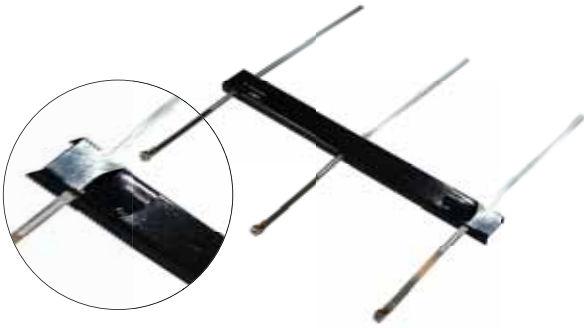

- I. *27" Pole Mount Bracket*
- (3) 28" Stainless Steel Snaplock Bands
  - Powder Coated Black
3. PMFACEPLATESTK