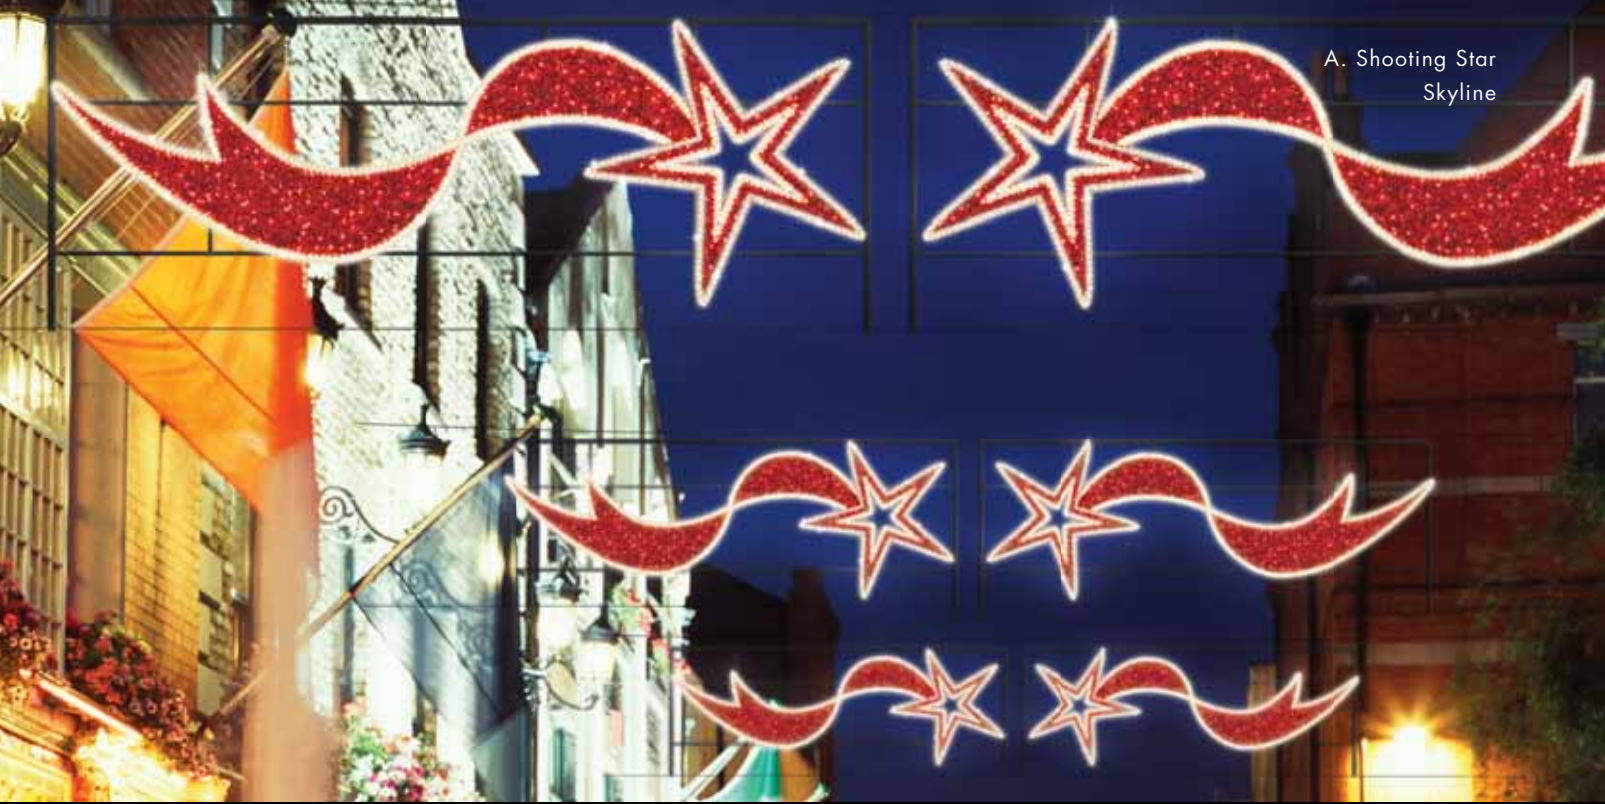

A. Shooting Star Skyline

B. Jeweled Scroll

D. Snowflake Starry Night

Skyline

DECOR

Choose from a variety of designs - from festive and playful, to spectacular and unique. Skyline decor spans city streets to maintain entrances to enhance your holiday decor. We can also create one-of-a-kind custom skylines.