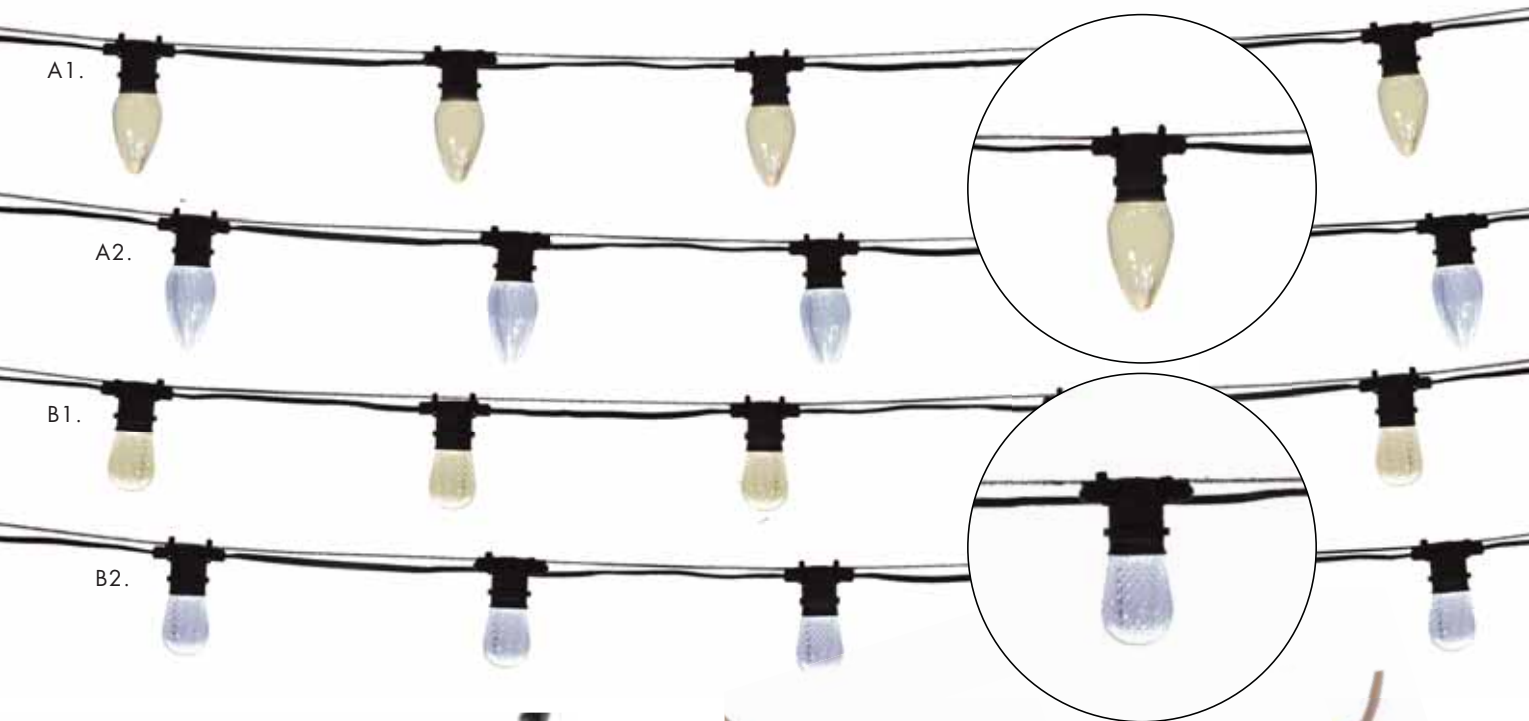

E1. Suspended Sockets

A1.

A2.

B1.

B2.