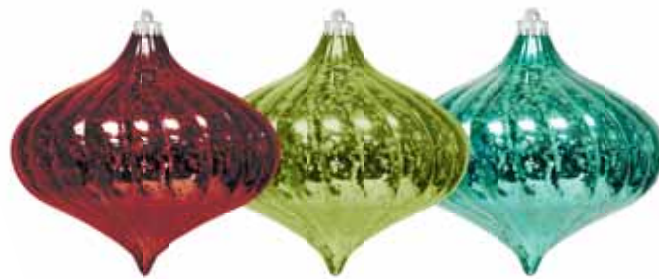

Cerise
 ORA742002963
 ORA830292963

Silver
 ORA742002900
 ORA830292900

A. MERCURY TOP SWIRL

Sold in sets of 12, Exterior use
6" (150mm)

Gold
ORA830282930

Red
ORA830282910

Light Green
ORA830282942

Teal
ORA830282952