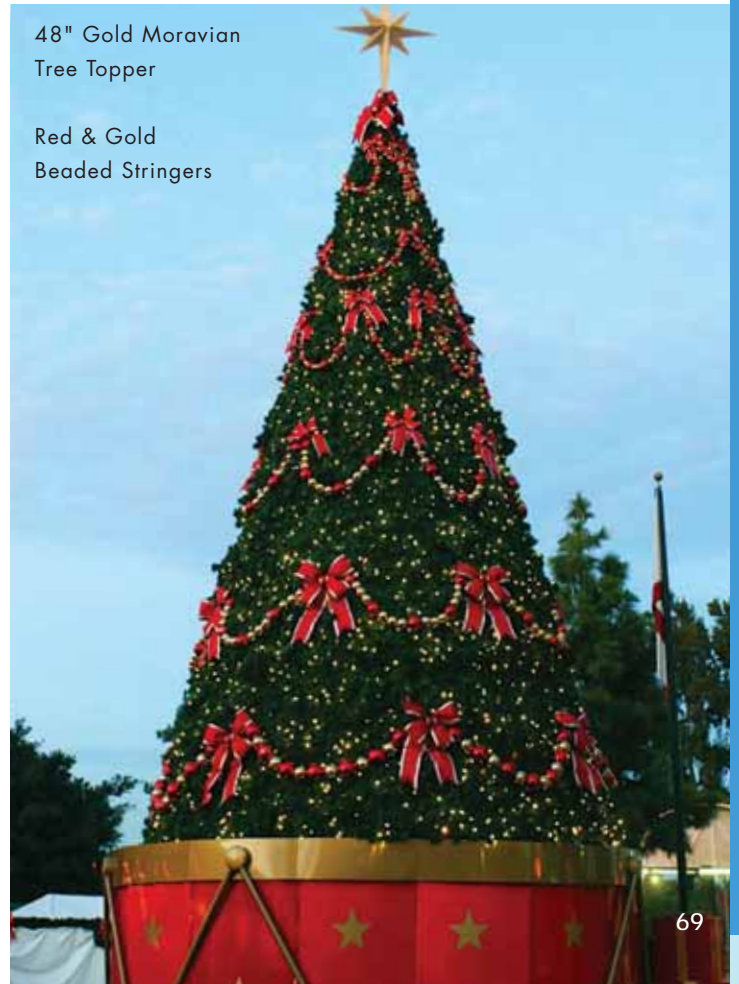

Red & Gold Beaded Stringers

Classic Ornament Clusters

Red & Gold
Beaded Stringers