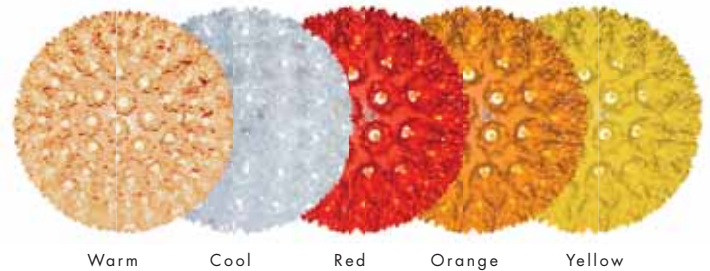

Sold in cases of 6

6" Clear (Twinkle) (50 bulbs, 25 watts) LMGKISHSPHERE6AL

7.5" Clear (Twinkle) (100 bulbs, 50 watts) LMGKISHSPHERE75AL

10" Clear (Twinkle) (150 bulbs, 75 watts) LMGKISHSPHERE10AL

78

LED

Warm White Cool White Red Orange Yellow