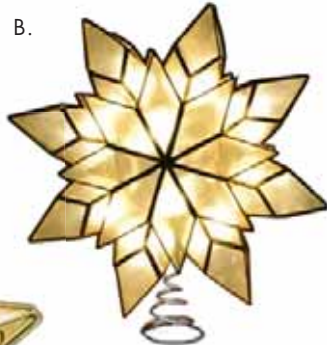

Tree

ACCESSORIES

SMALL TREE TOPPERS

For 6' - 9' Trees

- A. 14" Silver Wire Tree Top Star
- B. 8.5" Layered Tree Top Star
- C. 8.5" Decorative Tree Top Star

STAR14FVPOINTS LV

STAR9CAPIZCLR

STAR9DECORATIVE