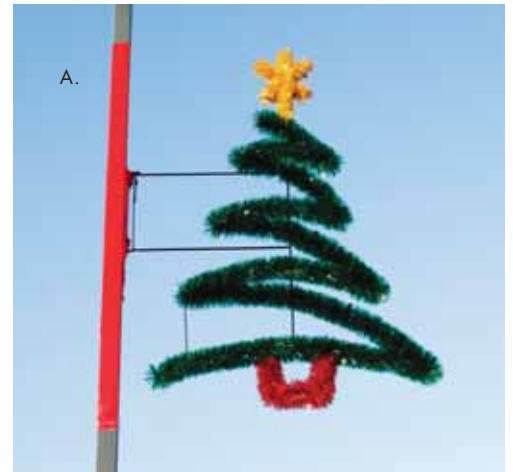

B. VINYL GARLAND POLE WRAP

25' sections

Mixed colors available upon request, custom combinations of vinyl & metallic

Fine Cut (1/16" width)

4", 5", or 7" overall garland widths

Wide Cut (1/4" width)

6" or 9" overall garland widths