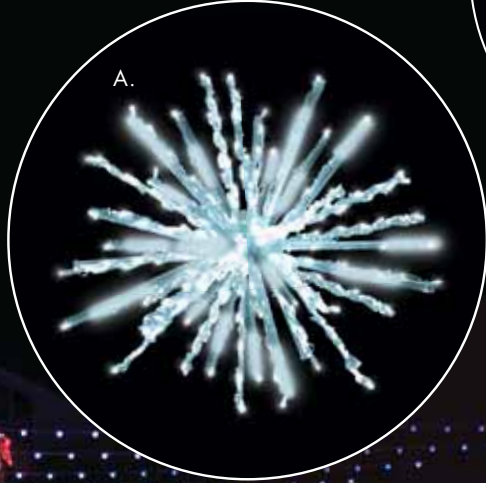

7.5" LED Light Spheres

Warm White
LED Light
Spheres

LED
Light Sphere

Incandescent
Light Sphere

T R E E

Toppers

A. SNOW FALL

30"