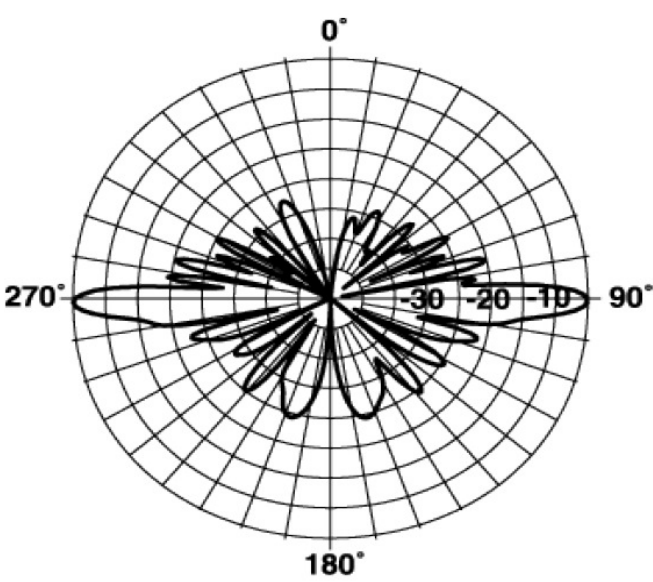

COMMANDER Omni Fiberglass Antenna, 406-413, 12.1dBi, N Female

Please visit us on the internet at <http://www.commandertech.com>

Other Documentation

Vertical Pattern